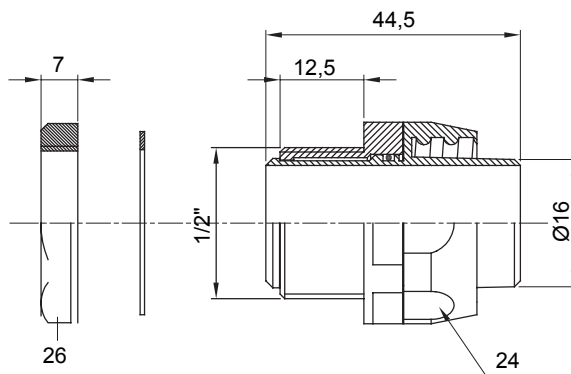

Straight and revolving coupling device for sheath with IP54 protection degree.

Colour	Black RAL 9005	IP degree	IP54
GAS pitch	1/2"	Sheath Ø (mm)	16
Type	Revolving	Electrocod	210

DIMENSIONAL

TECHNICAL SYMBOLOGY