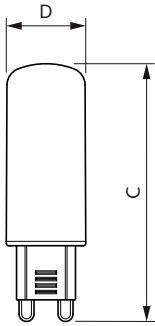

Dimensional drawing

Product	D	C
CorePro LEDcapsule ND 4.8-60W G9 830	19 mm	60 mm

Photometric data

Spectral Power Distribution Colour - CorePro LEDcapsule ND 4.8-60W G9 830

Light Distribution Diagram - CorePro LEDcapsule ND 4.8-60W G9 830