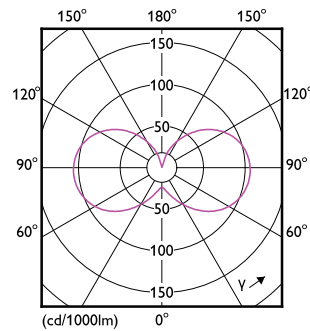

Dimensional drawing

Product	D	C
CorePro LEDcapsule ND 4.8-60W G9 830	19 mm	60 mm

Photometric data

Spectral Power Distribution Colour - CorePro LEDcapsule ND 4.8-60W G9 830

Light Distribution Diagram - CorePro LEDcapsule ND 4.8-60W G9 830