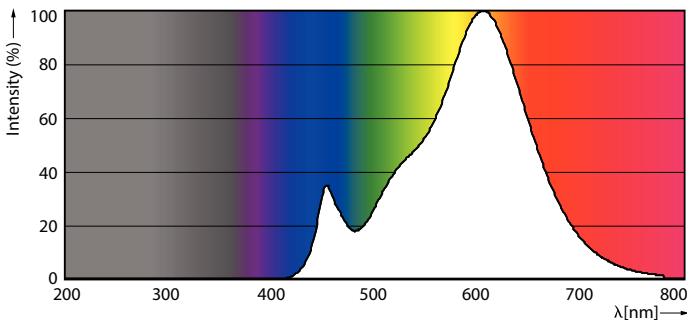

CorePro LEDcapsule MV

Approval and Application

Energy Efficiency Class	E
Suitable For Accent Lighting	No
Energy Consumption kWh/1000 h	5 kWh
EPREL Registration Number	397600
CE mark	Yes
EU RoHS compliant	Yes
EyeComfort	Yes
Flickering value (PstLM) - Flickering value as per EN 61000-3-3	1.0
Stroboscopic effect visibility measure (SVM)	0.4

Application Conditions

can it be used in closed luminaires	No

Product Data

Order product name	CorePro LEDcapsule ND 4.8-60W G9 830
Full product name	CorePro LEDcapsule ND 4.8-60W G9 830
Full product code	871869965818200
Order code	929002059802
Material Nr. (12NC)	929002059802
Numerator - Quantity Per Pack	1
EAN/UPC - Product/Case	8718699658182
Numerator - Packs per outer box	12
EAN/UPC - Case	8718699658199

Dimensional drawing

Product	D	C
CorePro LEDcapsule ND 4.8-60W G9 830	19 mm	60 mm

Photometric data

Spectral Power Distribution Colour - CorePro LEDcapsule ND 4.8-60W G9 830