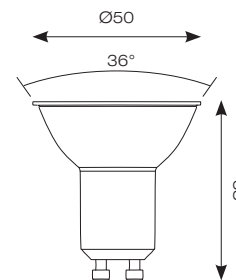

AOCTOW/GU10LED/RGBTW
Only

OCTO
Embedded

Connected by
WiZ

INPUT	HERTZ	TEMP	LIFETIME (HRS)	CRI	BEAM ANGLE	IP
220/240V	50/60Hz	-20°C to 45°C	25,000	Ra 90	36°	IP20

CODE	DESCRIPTION	WATTAGE	CCT	LUMENS	TRADE
AOCTOW/GU10LED/RGBTW	RGBTW	4.9W	2200K-6500K and RGB	400lm	£28.60
AOCTOW/GU10LED/TW	Tunable White		2700K-6500K		£23.85