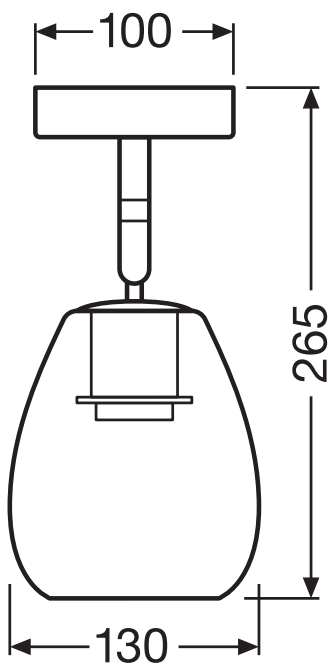

TECHNICAL DATA

Electrical data

Nominal voltage	220...240 V
Mains frequency	50...60 Hz
Protection class	I
Operating mode	Mains voltage

Dimensions & Weight

Diameter	100 mm
Length	100.00 mm
Width	130.00 mm
Height	265.00 mm
Product weight	600.00 g

Materials & Colors

Product color	Smoke-gray
Housing color	Smoke-gray
Body material	Glass

Cover material	Glass
Mercury content	0.0 mg

Application & Mounting

Ambient temperature range	-20...+40 °C
Temperature range at storage	-25...+70 °C
Type of connection	Screw terminal
Type of protection	IP20
Dimmable	No
Mounting type	Surface
Mounting location	Ceiling
Application environment	Indoor
With light source	No
Holder designation	E27

- No light sources included
- Complete mounting and connecting accessories included

DOWNLOAD DATA

Documents and certificates	
	User instruction
	Declarations Of Conformity CE

LOGISTICAL DATA

Product code	Packaging unit (Pieces/Unit)	Dimensions (length x width x height)	Gross weight	Volume
4058075216884	Folding box 1	188 mm x 188 mm x 258 mm	756.00 g	9.12 dm ³
4058075216891	Shipping box 8	765 mm x 395 mm x 270 mm	6971.00 g	81.59 dm ³