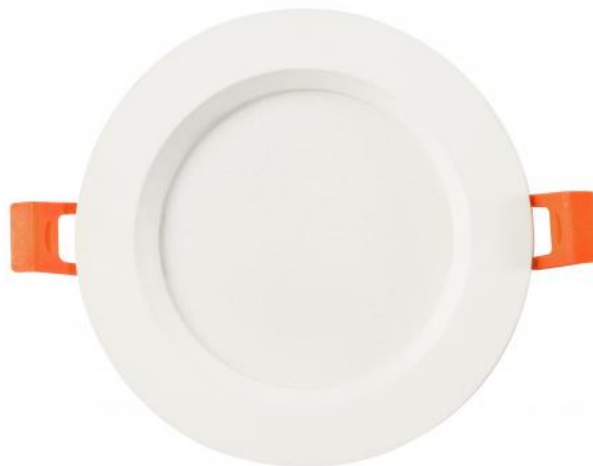

# DURE 3 MAX

SLI043015NW\_PW

See  
more

Downlight luminaire DURE 3 MAX, with a power of 28 W, high light efficacy 121 lm/W. It is made of high-quality components, supported by a 5-year warranty. It has a high IP44 rating, making it ideal for use in rooms with high humidity. Lights up with neutral light - the most universal colour (4000K), which is suitable for the rooms we use on a daily basis, ensuring comfort during everyday activities. Designed for recessed mounting. The product is certified by the National Institute of Hygiene, so it can be used in rooms with high hygienic requirements.

Power	<b>28 W</b>	Voltage	<b>230 V</b>
Luminous flux*	<b>3400 lm (360°)</b>	Colour temperature	<b>4000 K</b>
Colour of light	<b>Neutral white</b>	Beam angle	<b>110 °</b>
IK	<b>6</b>	Degree of protection (IP)	<b>IP44</b>

## Technical data

Code	SLI043015NW_PW
Power	28 W
Nominal current	137 mA
Voltage	230 V
Energy consumption	28 kWh/1000h
Frequency	50HZ Hz
Protection class	II
Power factor	0.8
Useful luminous flux*	3400 lm (360°)
Luminous flux**	2300 lm (360°)
Lamp efficacy	121 lm/W
Colour temperature	4000 K
Colour of light	Neutral white
Beam angle	110 °
RA	80
Uniformity of color SDCM max	5
Dimmable	No
Working temperature range	-20/+40 °
Lifespan	50000 h
Housing material	PA6+Aluminum
IK	6
Degree of protection (IP)	IP44
Colour	White
Dimension (AxBxC)	230x30 mm
Mounting hole	190 mm
For use	Inside
Assembly method	Recessed
Application	INT
Made in	PRC