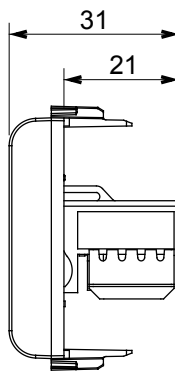

Product Data Sheet

GW15423

CHORUSMART - Domestic range

Wide range of control devices, sockets for power supply (conforming to national and international standards) signal pick-up, climate control, comfort management, technical alarm signalling and emergency lighting management. The ChoruSmart modular devices are available in five colours, glossy white, satin white, natural beige, satin black and lacquered titanium and in various sizes from 1/2, 1, 2 and 3 modules. Thanks to the mounting supports for rectangular, square and round boxes, endless combinations can be created with the ChoruSmart range of plates.

Category	Data socket	Description	RJ45
Colour	Satin White	Use category	6
Cables	UTP	Connection	Toolless
Number pairs	4	Standard	EN 60603-7-4
No. modules	1	Electrocod	3722
Material	Technopolymer		

DIMENSIONAL