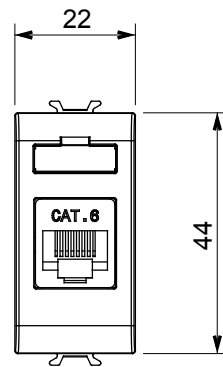

Product Data Sheet

GW15423

CHORUSMART - Domestic range

Wide range of control devices, sockets for power supply (conforming to national and international standards) signal pick-up, climate control, comfort management, technical alarm signalling and emergency lighting management. The ChoruSmart modular devices are available in five colours, glossy white, satin white, natural beige, satin black and lacquered titanium and in various sizes from 1/2, 1, 2 and 3 modules. Thanks to the mounting supports for rectangular, square and round boxes, endless combinations can be created with the ChoruSmart range of plates.

Category	Data socket	Description	RJ45
Colour	Satin White	Use category	6
Cables	UTP	Connection	Toolless
Number pairs	4	Standard	EN 60603-7-4
No. modules	1	Electrocod	3722
Material	Technopolymer		

DIMENSIONAL