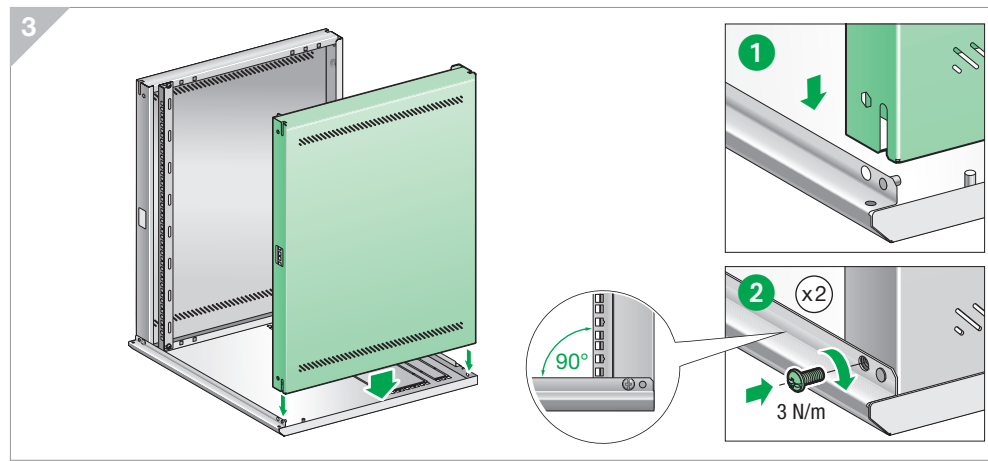

Actassi KDB

EAV7259601-01

	H u/mm	L mm	P mm
NSYKDB6U4F	6 / 355	600	400
NSYKDB9U4F	9 / 485	600	400
NSYKDB12U6F	12 / 620	600	600
NSYKDB15U6F	15 / 750	600	600

EN. This product must be installed, connected and used in compliance with applicable standards and/or installation regulations. As standards, specifications and designs develop from time to time, always ask for confirmation of the information given in this publication.