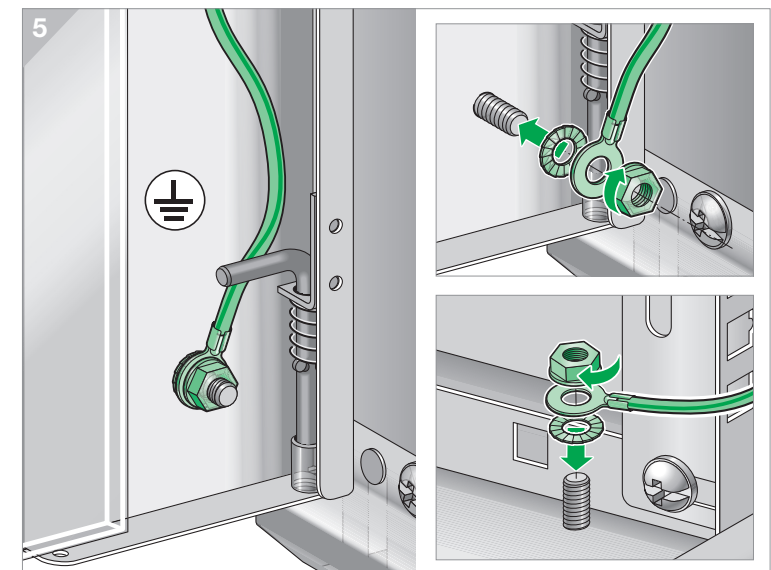

Actassi KDB

EAV7259601-01

	H u/mm	L mm	P mm
NSYKDB6U4F	6 / 355	600	400
NSYKDB9U4F	9 / 485	600	400
NSYKDB12U6F	12 / 620	600	600
NSYKDB15U6F	15 / 750	600	600

EN. This product must be installed, connected and used in compliance with applicable standards and/or installation regulations. As standards, specifications and designs develop from time to time, always ask for confirmation of the information given in this publication.