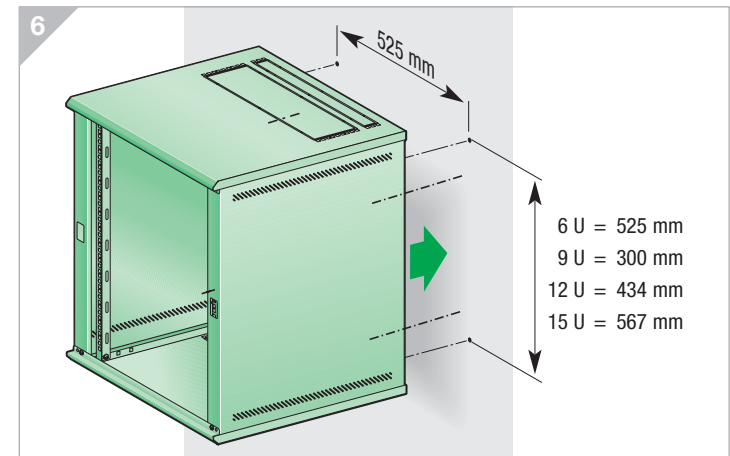

Actassi KDB

EAV7259601-01

	H u/mm	L mm	P mm
NSYKDB6U4F	6 / 355	600	400
NSYKDB9U4F	9 / 485	600	400
NSYKDB12U6F	12 / 620	600	600
NSYKDB15U6F	15 / 750	600	600

EN. This product must be installed, connected and used in compliance with applicable standards and/or installation regulations. As standards, specifications and designs develop from time to time, always ask for confirmation of the information given in this publication.