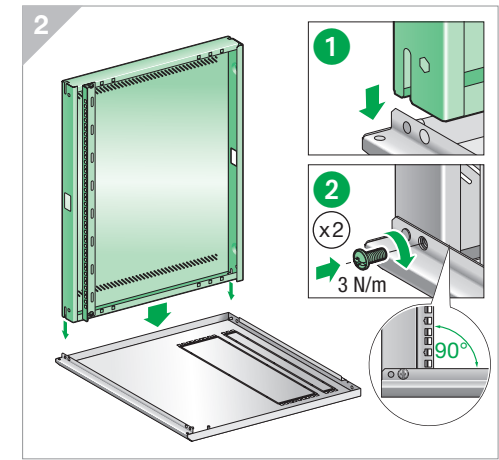

Actassi KDB

EAV7259601-01

	H u/mm	L mm	P mm
NSYKDB6U4F	6 / 355	600	400
NSYKDB9U4F	9 / 485	600	400
NSYKDB12U6F	12 / 620	600	600
NSYKDB15U6F	15 / 750	600	600

EN. This product must be installed, connected and used in compliance with applicable standards and/or installation regulations. As standards, specifications and designs develop from time to time, always ask for confirmation of the information given in this publication.