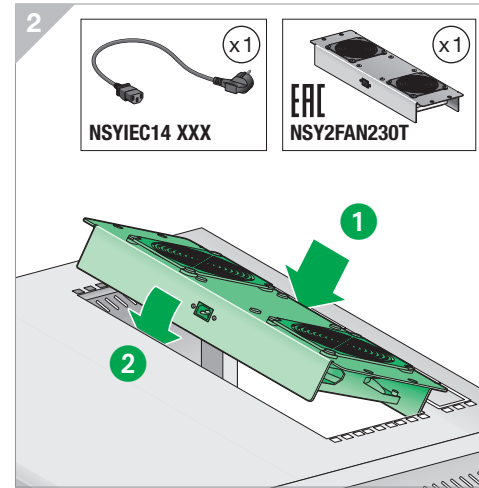

Actassi KDB

EAV7259601-01

	H u/mm	L mm	P mm
NSYKDB6U4F	6 / 355	600	400
NSYKDB9U4F	9 / 485	600	400
NSYKDB12U6F	12 / 620	600	600
NSYKDB15U6F	15 / 750	600	600

EN. This product must be installed, connected and used in compliance with applicable standards and/or installation regulations. As standards, specifications and designs develop from time to time, always ask for confirmation of the information given in this publication.