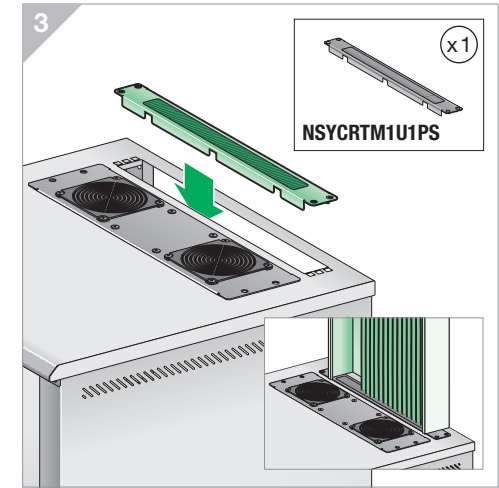

Actassi KDB

EAV7259601-01

	H u/mm	L mm	P mm
NSYKDB6U4F	6 / 355	600	400
NSYKDB9U4F	9 / 485	600	400
NSYKDB12U6F	12 / 620	600	600
NSYKDB15U6F	15 / 750	600	600

EN. This product must be installed, connected and used in compliance with applicable standards and/or installation regulations. As standards, specifications and designs develop from time to time, always ask for confirmation of the information given in this publication.