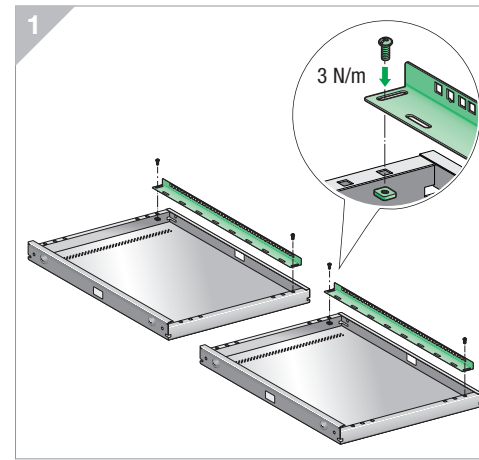

Actassi KDB

EAV7259601-01

	H u/mm	L mm	P mm
NSYKDB6U4F	6 / 355	600	400
NSYKDB9U4F	9 / 485	600	400
NSYKDB12U6F	12 / 620	600	600
NSYKDB15U6F	15 / 750	600	600

EN. This product must be installed, connected and used in compliance with applicable standards and/or installation regulations. As standards, specifications and designs develop from time to time, always ask for confirmation of the information given in this publication.