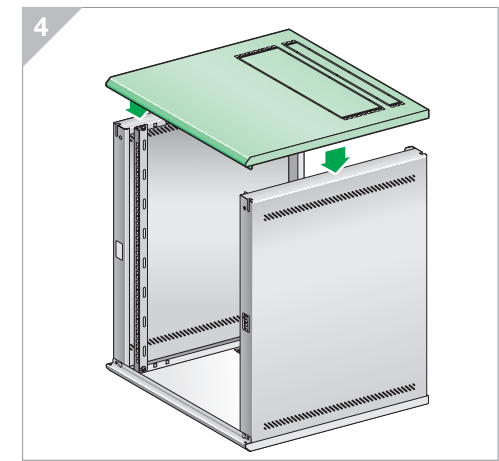

Actassi KDB

EAV7259601-01

	H u/mm	L mm	P mm
NSYKDB6U4F	6 / 355	600	400
NSYKDB9U4F	9 / 485	600	400
NSYKDB12U6F	12 / 620	600	600
NSYKDB15U6F	15 / 750	600	600

EN. This product must be installed, connected and used in compliance with applicable standards and/or installation regulations. As standards, specifications and designs develop from time to time, always ask for confirmation of the information given in this publication.