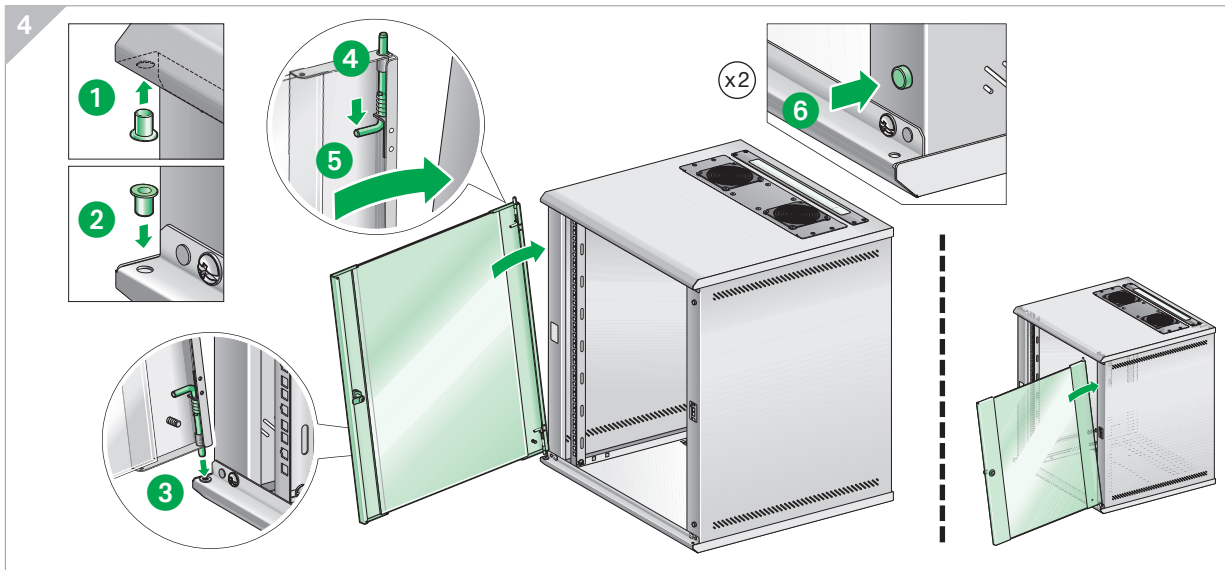

Actassi KDB

EAV7259601-01

	H u/mm	L mm	P mm
NSYKDB6U4F	6 / 355	600	400
NSYKDB9U4F	9 / 485	600	400
NSYKDB12U6F	12 / 620	600	600
NSYKDB15U6F	15 / 750	600	600

EN. This product must be installed, connected and used in compliance with applicable standards and/or installation regulations. As standards, specifications and designs develop from time to time, always ask for confirmation of the information given in this publication.