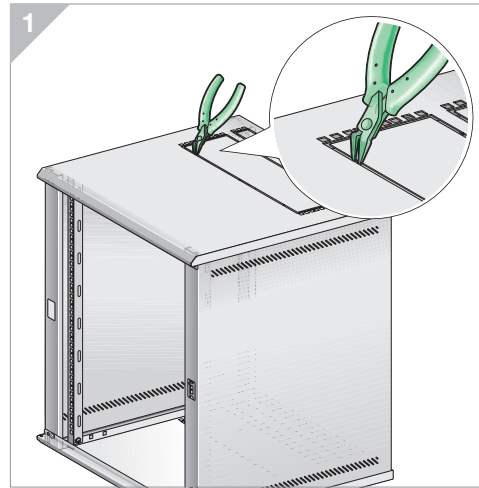

Actassi KDB

EAV7259601-01

	H u/mm	L mm	P mm
NSYKDB6U4F	6 / 355	600	400
NSYKDB9U4F	9 / 485	600	400
NSYKDB12U6F	12 / 620	600	600
NSYKDB15U6F	15 / 750	600	600

EN. This product must be installed, connected and used in compliance with applicable standards and/or installation regulations. As standards, specifications and designs develop from time to time, always ask for confirmation of the information given in this publication.