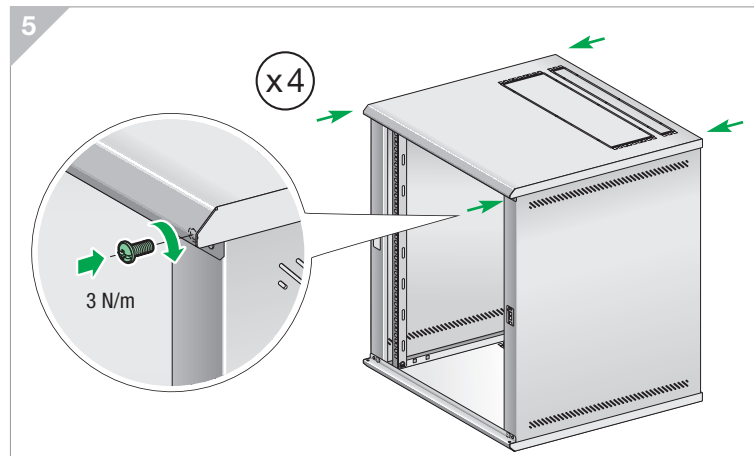

Actassi KDB

EAV7259601-01

	H u/mm	L mm	P mm
NSYKDB6U4F	6 / 355	600	400
NSYKDB9U4F	9 / 485	600	400
NSYKDB12U6F	12 / 620	600	600
NSYKDB15U6F	15 / 750	600	600

EN. This product must be installed, connected and used in compliance with applicable standards and/or installation regulations. As standards, specifications and designs develop from time to time, always ask for confirmation of the information given in this publication.