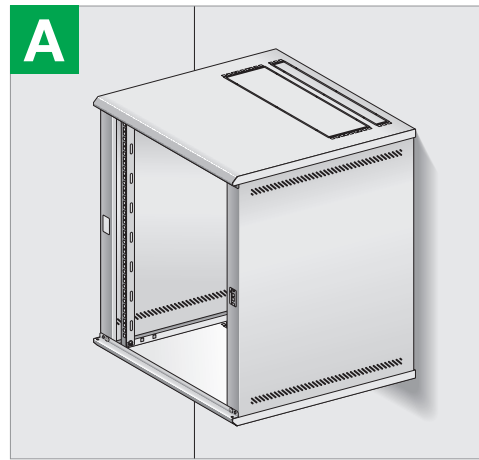

Actassi KDB

EAV7259601-01

	H u/mm	L mm	P mm
NSYKDB6U4F	6 / 355	600	400
NSYKDB9U4F	9 / 485	600	400
NSYKDB12U6F	12 / 620	600	600
NSYKDB15U6F	15 / 750	600	600

EN. This product must be installed, connected and used in compliance with applicable standards and/or installation regulations. As standards, specifications and designs develop from time to time, always ask for confirmation of the information given in this publication.