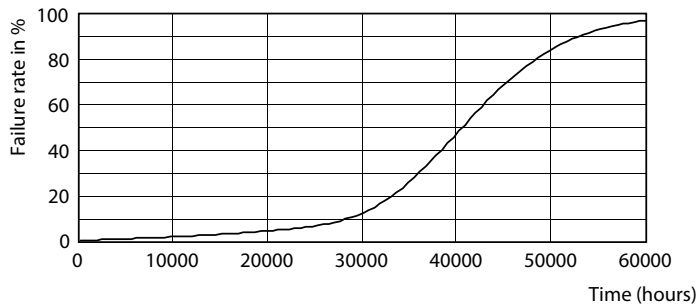

MASTER LEDspot ExpertColor AR111

Photometric data

Lifetime

Life Expectancy Diagram - MAS ExpertColor 14.8-75W 940 AR111 24D

Lumen Maintenance Diagram - MAS ExpertColor 14.8-75W 940 AR111 24D