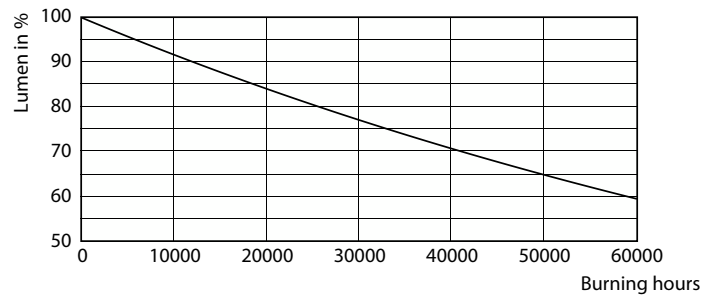

MASTER LEDspot ExpertColor AR111

Photometric data

Lifetime

Life Expectancy Diagram - MAS ExpertColor 14.8-75W 940 AR111 24D

Lumen Maintenance Diagram - MAS ExpertColor 14.8-75W 940 AR111 24D