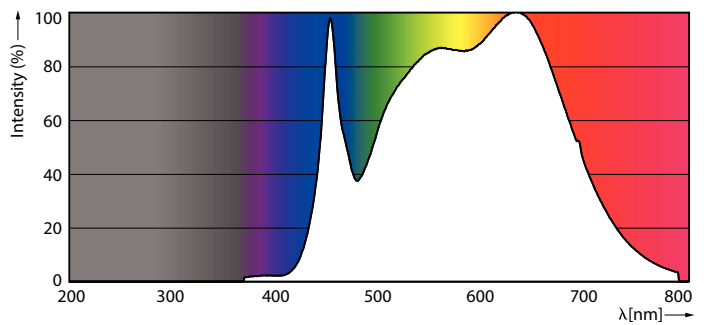

## Photometric data

Light Distribution Diagram - MAS ExpertColor 14.8-75W 940 AR111 24D

Spectral Power Distribution Colour - MAS ExpertColor 14.8-75W 940 AR111 24D