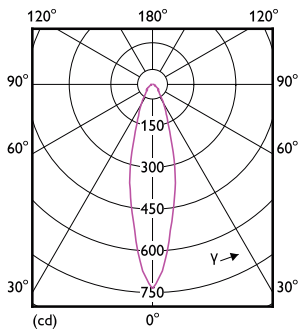

Photometric data

Light Distribution Diagram - MAS ExpertColor 14.8-75W 940 AR111 24D