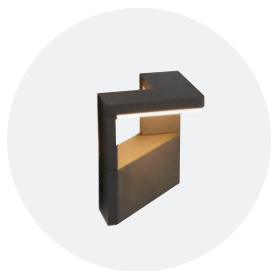

Arco

- Ultra modern LED bollard suitable for residential and hospitality applications
- Graphite textured powder coated paint finish
- Flange mounted base for surface mounting
- Available in 3000K and 4000K options
- Non-dimmable

Matching Arco Wall Light see p270

INPUT	HERTZ	TEMP	LIFETIME (HRS)	CRI	SDCM	BEAM ANGLE	CLASS	IP	IK
230V	50/60Hz	-20°C to 45°C	L70 36,000	Ra 80	6	60/90°	1	IP54	IK07

CODE	DESCRIPTION	WATTAGE	CCT	LUMENS	LM/W	A	TRADE
AARLEDB/060	600mm - Cool White	11W	4000K	643lm	58lm	600mm	£124.00
AARLEDB/100	1000mm - Cool White	11W	4000K	643lm	58lm	1000mm	£147.00
AARLEDB/060/WW	600mm - Warm White	11W	3000K	468lm	46lm	600mm	£124.00
AARLEDB/100/WW	1000mm - Warm White	11W	3000K	468lm	46lm	1000mm	£147.00