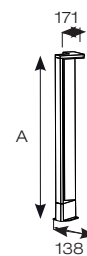

Matching Arco Wall Light see p270

INPUT	HERTZ	TEMP	LIFETIME (HRS)	CRI	SDCM	BEAM ANGLE	CLASS	IP	IK
230V	50/60Hz	-20°C to 45°C	L70 36,000	Ra 80	6	60/90°	1	IP54	IK07

CODE	DESCRIPTION	WATTAGE	CCT	LUMENS	LM/W	A	TRADE
AARLEDB/060	600mm - Cool White	11W	4000K	643lm	58lm	600mm	£124.00
AARLEDB/100	1000mm - Cool White	11W	4000K	643lm	58lm	1000mm	£147.00
AARLEDB/060/WW	600mm - Warm White	11W	3000K	468lm	46lm	600mm	£124.00
AARLEDB/100/WW	1000mm - Warm White	11W	3000K	468lm	46lm	1000mm	£147.00