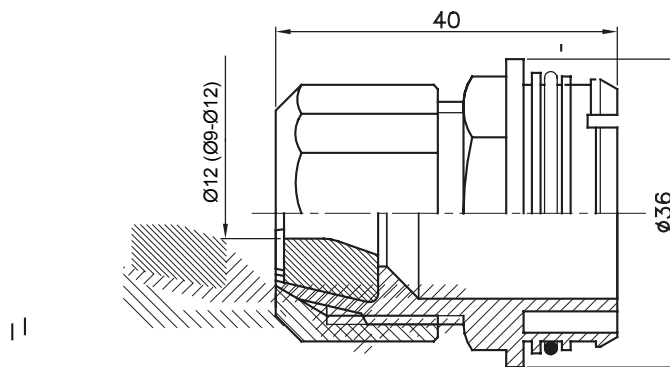

Routing components for rigid protective conduits with IP40 and IP67 protection degree.

Colour	Grey RAL 7035	Characteristics	Halogen free
For cables Ø (mm)	9-12	Electrocod	21221

DIMENSIONAL

TECHNICAL SYMBOLOGY