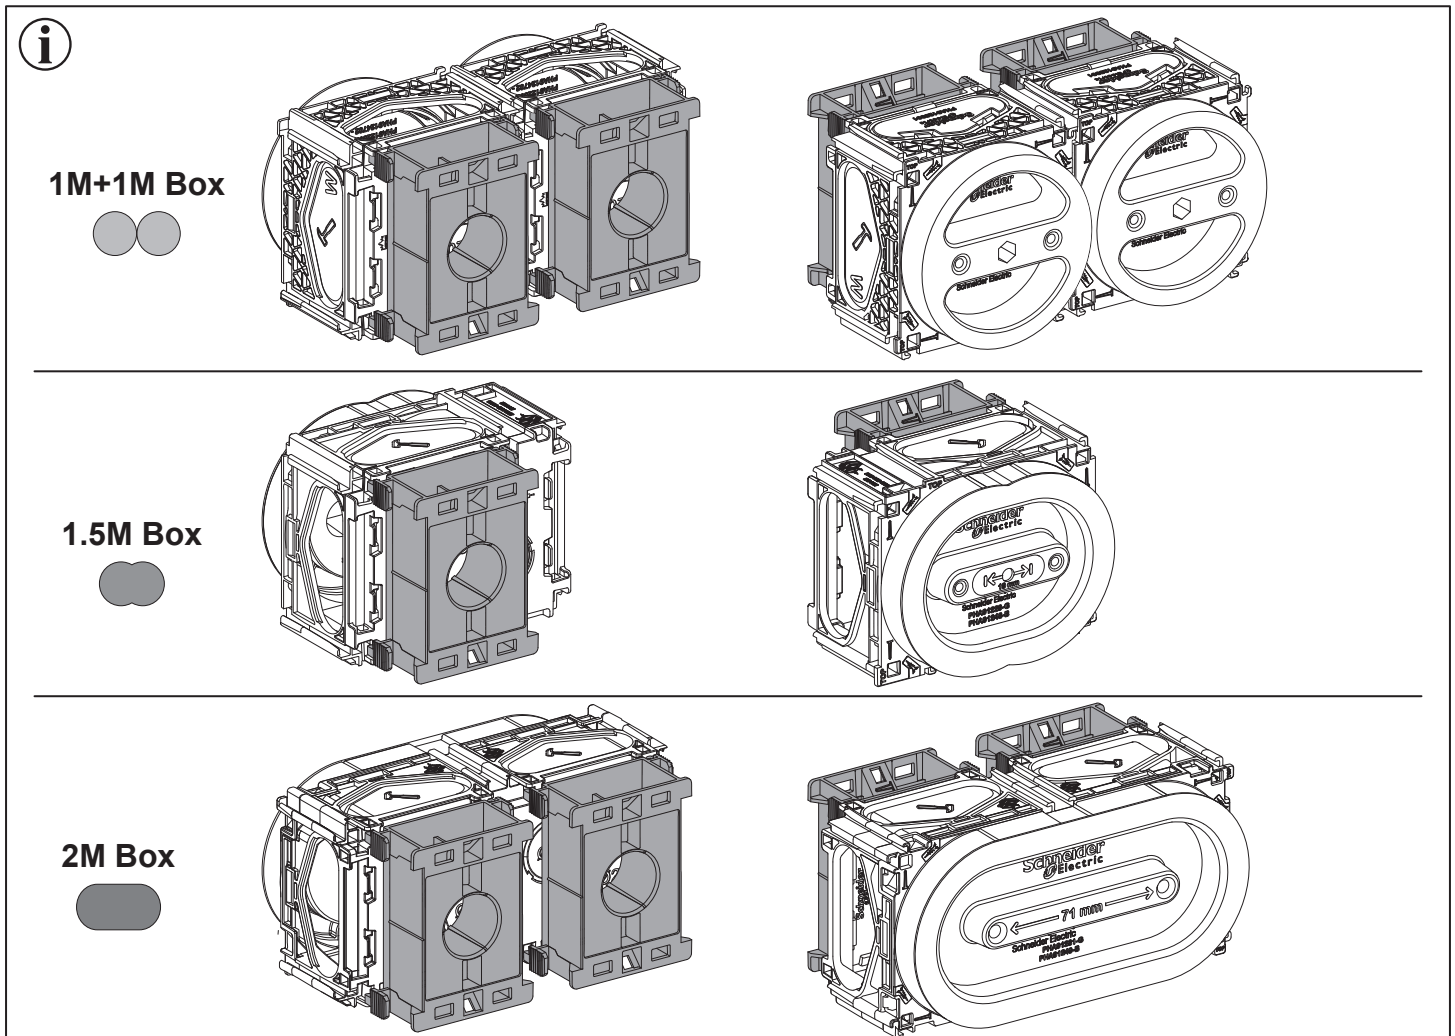

Board Box Removal

NNZ5675500-00

Schneider-Electric Industries SAS,
35 Rue Joseph Monier,
92500 Rueil Malmaison,
France
www.se.com/contact

Schneider
Electric™