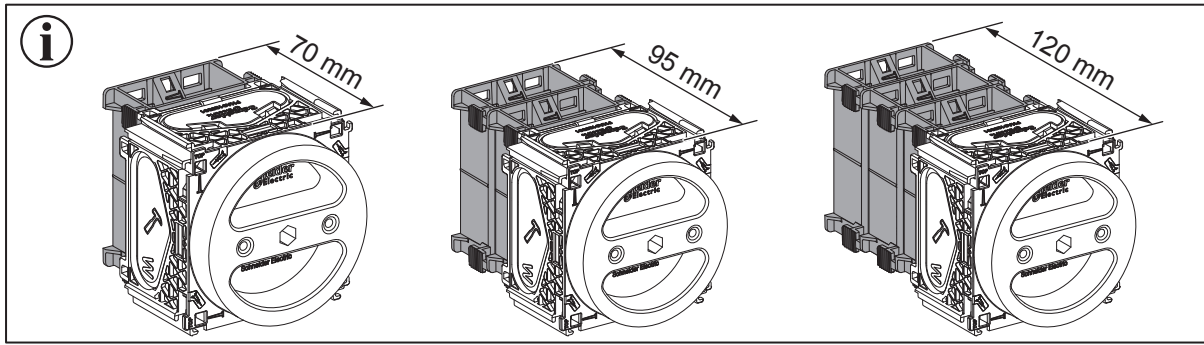

Multifix Board fixing 70 / 95 / 120

NNZ5675500-00

Schneider-Electric Industries SAS,
35 Rue Joseph Monier,
92500 Rueil Malmaison,
France
www.se.com/contact

Schneider
Electric™

Multifix Board fixing 70 / 95 / 120