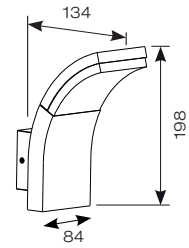

Matching Senza LED Bollard see p363

6 to 9 metres
5 seconds to 8 minutes
10 to 2000 LUX

PIR

INPUT	HERTZ	TEMP	LIFETIME (HRS)	CRI	SDCM	BEAM ANGLE	CLASS	IP	IK
230V	50/60Hz	-20°C to 45°C	L70 36,000	Ra 80	6	80/140°	1	IP54	IK07

CODE	DESCRIPTION	WATTAGE	CCT	LUMENS	LM/W	TRADE
ASELED/WL	Cool White	6.5W	4000K	366lm	52lm	£88.50
ASELED/WL/PIR	PIR - Cool White					£108.50
ASELED/WL/WW	Warm White	6W	3000K	410lm	68lm	£88.50
ASELED/WL/PIR/WW	PIR - Warm White					£108.50