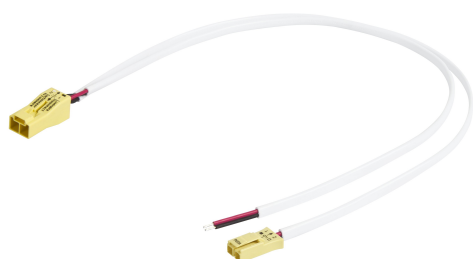

PRODUCT DATASHEET

LN INDV DALI 1500 Through Wiring Kit

LINEAR IndiviLED® THROUGH-WIRING KIT | Cable and plug set for light line installation

Product benefits

- Easy and quick electrical connection for light line installation
- Through wire connection with AC plug

Product features

- Through wiring cable kit for light lines (3 x 1.5 mm² wire with AC plug, length: 1.2 m or 1.5 m)
- Light line connection cable with AC plug
- Through wiring cable kit for DALi (2 x 0.5 mm² wire with AC plug, length: 1.2 m or 1.5 m)

TECHNICAL DATA

Dimensions & Weight

Length	32.0 mm
Width	13.0 mm
Height	7 mm
Product weight	63.00 g
Cable length	1560 mm

Materials & Colors

Product color	Yellow
Body material	Polycarbonate (PC)

Certificates & Standards