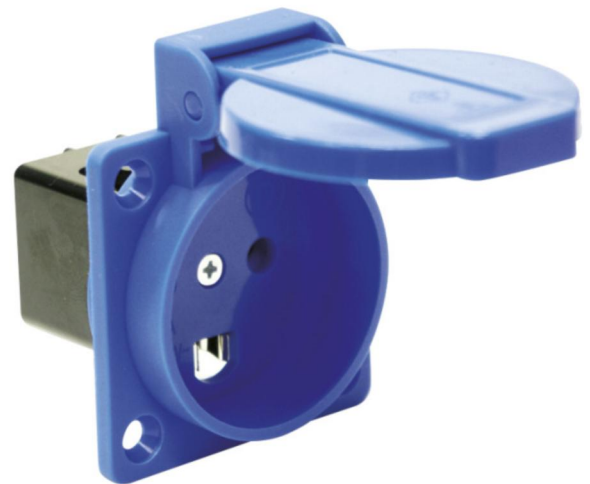

PCE data sheet

article#	1030-0b
article description	safety socket dan.version
description long	Schuko Dose dänisch blau 16A IP54
GTIN (EAN)	9003399197413
country of origin	CN
customs number	85366990
net weight	0.044 kg
packaging quantity	100
minimum order quantity	100

ETIM 8.0	EC001325
Model	Other
Material	Plastic
Material quality	Thermoplastic
Flange size	50x50 mm
With hinged lid	True
For heavy conditions (in accordance with VDE)	True
Degree of protection (IP)	IP54
Angle of plug	Straight
Connection system	Screwed terminal
Colour	Blue
Number of poles	3
Nominal current	16 A

wire flexible	1-1,5 mm²
wire solid	1-2,5 mm²
contact screws	80 Ncm
stripping length	10 mm

<https://www.pcelectric.at/shop/en/?func=detail&artnr=1030-0b>

www.manufacturer-safety.info