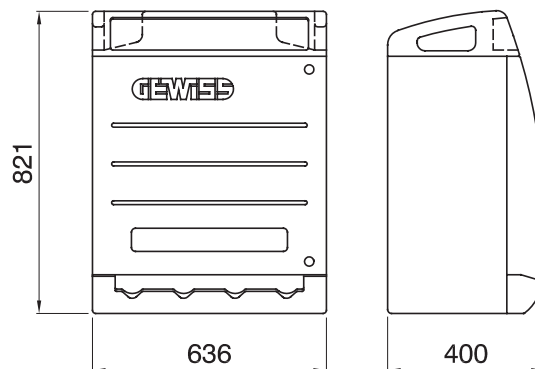

Product Data Sheet

GW68483F

68 ACS Range

The distribution board for construction sites type Q-BOX are designed to withstand the effects of wear, impact and the stress caused by atmosph. They come in pre-wired versions fitted with interlocked socket-outlets (with or without a fuse-holder) up to 63A, or socket-outlets type IEC 309.. The wired versions are also equipped with accessories like the emergency push-button, lockable doors, stainless steel tear-proof cable-fastening hooks, and built-in transportation handles on the upper part of the board. To ensure the best possible positioning on the construction site, 68 Q-BOX ACS boards can be surface-mounted, floor-mounted or fitted on poles.

Type	Q-BOX 4 ACS	board type	Wired
Colour	Light blue	Outer dim. LxHxD (mm)	636x821x400
Weight (kg)	24	Accordance with Standards	EN 61439-4 (ACS)
Characteristics	UV resistance (EN 62208)	IP degree	IP55
Mechanical resistance	IK10	Glow wire test	650 °C
Thermo-pressure with ball	70 °C	Insulation class	II
Power supply	Fixed plug	No. of poles	3P+N+E
Power suppliable (kW)	33	Mains switch	MCB 63A 4P 6kA
MCB'S MT main RCCB	RCCB 63A 4P 0,03A - AC type	Circuits protection	Fuse
No. socket outlets	5	Socket-outlet 2P+E 16A - IB	2
Socket-outlet 3P+E 16A - IB	2	Socket-out 3P+E 32A - IB	1
Emergency push-button	Yes	Electrocod	139

DIMENSIONAL

TECHNICAL SYMBOLOGY

EN 61439-4 (ACS)

UV resistance (EN 62208)

IP

IP55

IK

IK10