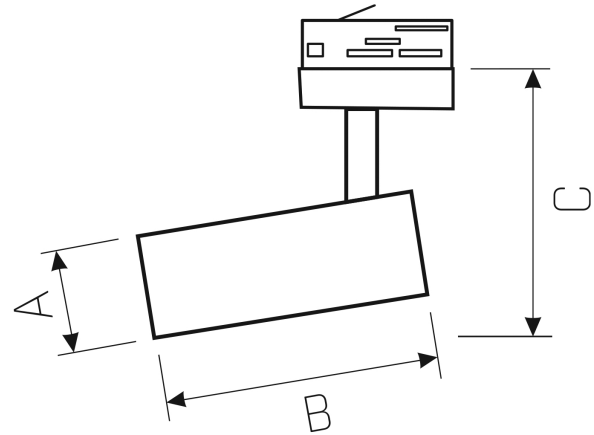

BRANTA LUX

W0JP06930

LED luminaire BRANTA LUX, with a power of 19 W, high light efficacy 150 lm/W. It is made of high-quality components, supported by a 5-year warranty. Lights up with neutral light - the most universal colour (4000K), which is suitable for the rooms we use on a daily basis, ensuring comfort during everyday activities. Narrow beam angle 36° gives directional light so that selected objects or surfaces can be better exposed. Designed to be mounted on a track.

Power	19 W	Voltage	230 V
Colour temperature	4000 K	Colour of light	Neutral white
Beam angle	36 °	Degree of protection (IP)	IP20

Technical data

Code	WQJP06930
Power	19 W
Nominal current	90.9 mA
Voltage	230 V
Energy consumption	19 kWh/1000h
Frequency	50HZ Hz
Protection class	I
Power supply included	+
Manufacturer of power supply	BOKE
Power factor	0.93
Useful luminous flux*	2850 lm (360°)
Luminous flux**	2470 lm (360°)
Lamp efficacy	150 lm/W
Colour temperature	4000 K
Colour of light	Neutral white
Beam angle	36 °
RA	80
Light source included	+
Producer of LED diodes	CREE
Uniformity of color SDCM max	3
Dimmable	1-10V
Working temperature range	-20/+40 °
Lifespan	50000 h
Housing material	Aluminum
Degree of protection (IP)	IP20
Colour	White
Dimension (AxBxC)	90x205x165 mm
For use	Inside
Assembly method	on track
Application	Inside
Made in	PL
Other	L90B10 - 73000h ,

Related documents

 3D model