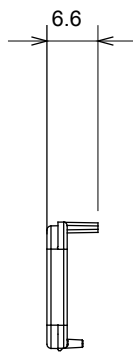

DIMENSIONAL