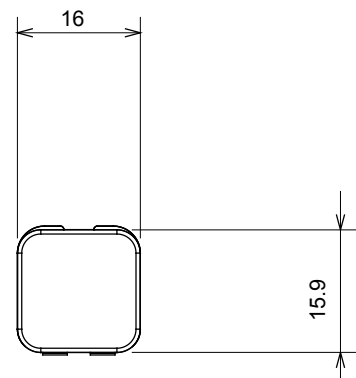

Product Data Sheet

GW10547

CHORUSMART - Domestic range

Wide range of control devices, sockets for power supply (conforming to national and international standards) signal pick-up, climate control, comfort management, technical alarm signalling and emergency lighting management. The ChoruSmart modular devices are available in five colours, glossy white, satin white, natural beige, satin black and lacquered titanium and in various sizes from 1/2, 1, 2 and 3 modules. Thanks to the mounting supports for rectangular, square and round boxes, endless combinations can be created with the ChoruSmart range of plates.

Category	Interchangeable diffuser	Type	Interchangeable
Colour	Red	Description	Diffusers
Standard	EN 60669-1	Thermo-pressure with ball	125 °C
Glow Wire Test	850 °C	Symbol	Red
Material	Technopolymer	Electrocod	0130

DIMENSIONAL

TECHNICAL SYMBOLOGY

STANDARDS/APPROVALS