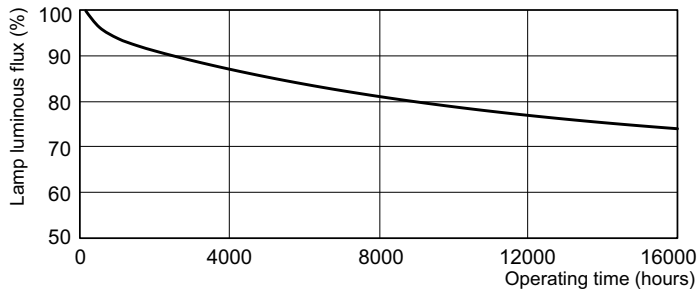

Product data

General Information		Lamp Current (Nom)	
Cap-Base	2GX13 [2GX13]	0.470 A	
Nominal lifetime	12,000 hour(s)	Controls and Dimming	
Flux measurement reference	Sphere	Dimmable	Yes
Light Technical		Mechanical and Housing	
Color Code	830 [CCT of 3000K]	Bulb Shape	C-T5 [C-T5 16 mm]
Luminous Flux	5,000 lumen	Approval and Application	
Color Designation	Warm White (WW)	Mercury (Hg) Content (Max)	4 mg
Chromaticity Coordinate X (Nom)	0.44	Mercury (Hg) Content (Nom)	4 mg
Chromaticity Coordinate Y (Nom)	0.403	Energy Consumption kWh/1000 h	61 kWh
Correlated Color Temperature (Nom)	3000 K	EPREL Registration Number	423,624
Luminous Efficacy (rated) (Nom)	83 lm/W	Product Data	
Color rendering index (CRI)	81	Full product code	871150064259225
Operating and Electrical		Order product name	MASTER TL5 Circular 60W/830 1CT/10
Power Consumption	60.6 W		

Dimensional drawing

Product	D (max)	D (min)	E (min)	E (max)	I (min)	I (max)
MASTER TL5 Circular 60W/830 1CT/10	18 mm	14 mm	367 mm	379 mm	334 mm	346 mm

Photometric data

Spectral Power Distribution Colour - MASTER TL5 Circular 60W/830 1CT/10

Lifetime

Life Expectancy Diagram - MASTER TL5 Circular 60W/830 1CT/10

Life Expectancy Diagram - MASTER TL5 Circular 60W/830 1CT/10

MASTER TL5 Circular

Lifetime

Lumen Maintenance Diagram - MASTER TL5 Circular 60W/830 1CT/10