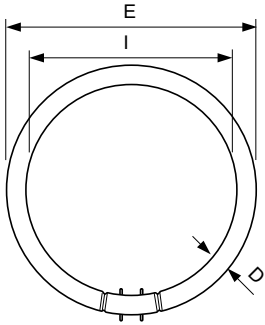

MASTER TL5 Circular

MASTER TL5 Circular 60W/830 1CT/10

This circular TL5 lamp (tube diameter 16 mm) offers extended design possibilities. The slim tube allows the creation of extremely flat luminaires and enables omnidirectional light distribution. It is suitable for a wide range of professional and semi-professional applications, and is ideal for use in shops, offices and public areas with unconventional layouts.

Product data

General Information		Lamp Current (Nom)	
Cap-Base	2GX13 [2GX13]	0.470 A	
Nominal lifetime	12,000 hour(s)	Controls and Dimming	
Flux measurement reference	Sphere	Dimmable	Yes
Light Technical		Mechanical and Housing	
Color Code	830 [CCT of 3000K]	Bulb Shape	C-T5 [C-T5 16 mm]
Luminous Flux	5,000 lumen	Approval and Application	
Color Designation	Warm White (WW)	Mercury (Hg) Content (Max)	4 mg
Chromaticity Coordinate X (Nom)	0.44	Mercury (Hg) Content (Nom)	4 mg
Chromaticity Coordinate Y (Nom)	0.403	Energy Consumption kWh/1000 h	61 kWh
Correlated Color Temperature (Nom)	3000 K	EPREL Registration Number	423,624
Luminous Efficacy (rated) (Nom)	83 lm/W	Product Data	
Color rendering index (CRI)	81	Full product code	871150064259225
Operating and Electrical		Order product name	MASTER TL5 Circular 60W/830 1CT/10
Power Consumption	60.6 W		

MASTER TL5 Circular

Order code	927966083013
Numerator - Quantity Per Pack	1
Numerator - Packs per outer box	10
Material number (12NC)	927966083013

Full product name	MASTER TL5 Circular 60W/830 1CT/10
EAN/UPC - Case	8711500642608

Dimensional drawing

Product	D (max)	D (min)	E (min)	E (max)	I (min)	I (max)
MASTER TL5 Circular 60W/830 1CT/10	18 mm	14 mm	367 mm	379 mm	334 mm	346 mm

Photometric data

Spectral Power Distribution Colour - MASTER TL5 Circular 60W/830 1CT/10