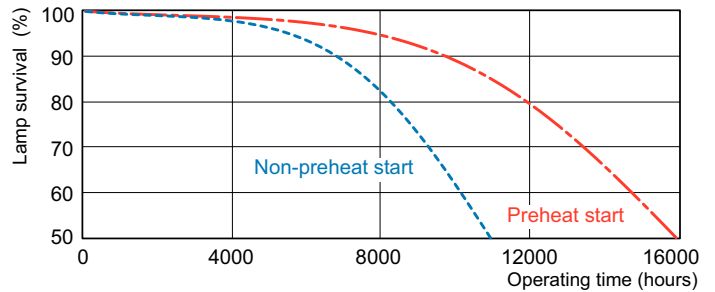

Lifetime

Life Expectancy Diagram - MASTER TL5 Circular 60W/830 1CT/10

Life Expectancy Diagram - MASTER TL5 Circular 60W/830 1CT/10