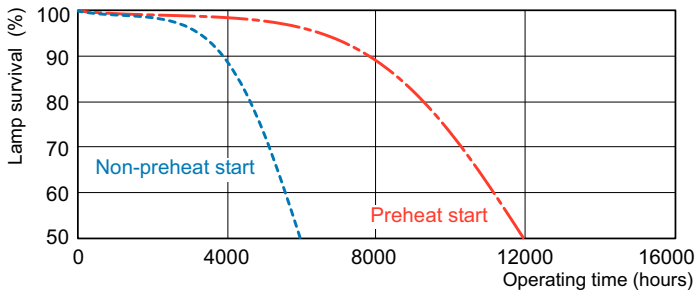

Lifetime

Life Expectancy Diagram - MASTER TL5 Circular 60W/830 1CT/10

Life Expectancy Diagram - MASTER TL5 Circular 60W/830 1CT/10