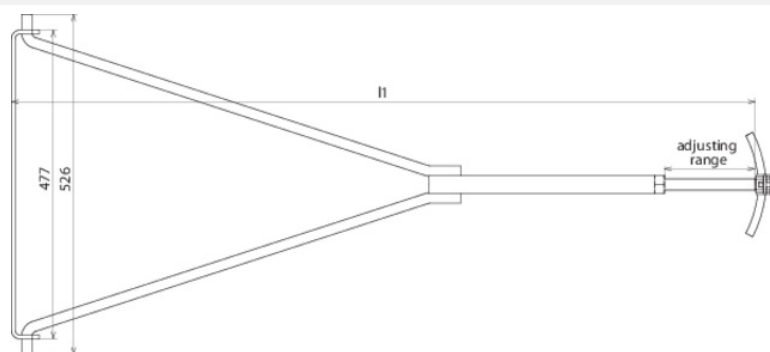

TS 7.10 V1.25 1.55M V2A (239 009)

Figure without obligation

Type	TS 7.10 V1.25 1.55M V2A
Part No.	239 009
Material	StSt
Adjustable range (l1)	1.25-1.55 m
Support Rd	7-10 mm
Standard	following DIN 48827
Weight	4,04 kg
Customs tariff number	85389099
GTIN	4013364072350
PU	1 Stk