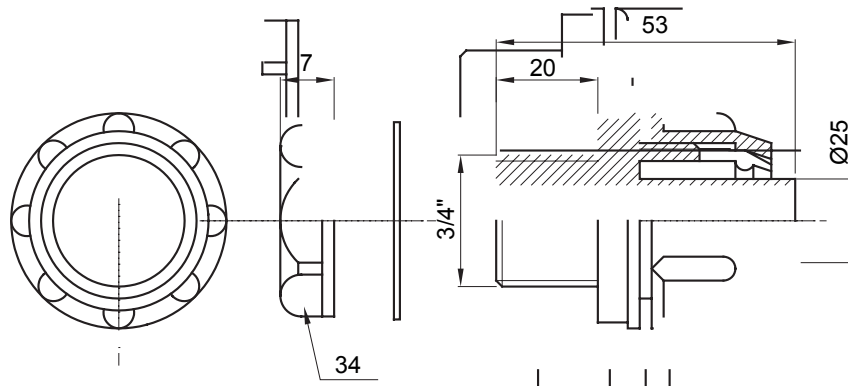

Straight and revolving coupling device for sheath with IP54 protection degree.

Colour	Grey RAL 7035	IP degree	IP54
GAS pitch	3/4"	Sheath Ø (mm)	25
Type	Fixed	Electrocod	210

DIMENSIONAL

TECHNICAL SYMBOLOGY