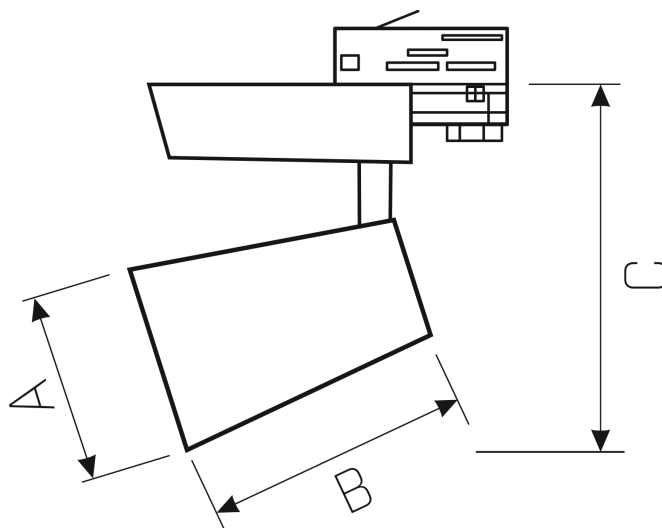

ESTRA

W0JP04906

LED luminaire ESTRA, with a power of 19 W, high light efficacy 130 lm/W. It is made of high-quality components, supported by a 5-year warranty. It also stands out for its very high colour rendering index RA>90. Lights up with neutral light - the most universal colour (4000K), which is suitable for the rooms we use on a daily basis, ensuring comfort during everyday activities. Narrow beam angle 24° gives directional light so that selected objects or surfaces can be better exposed. Designed to be mounted on a track.

Power	19 W	Voltage	230 V
Colour temperature	4000 K	Colour of light	Neutral white
Beam angle	24 °	Degree of protection (IP)	IP20

Technical data

Code	WQJP04906
Power	19 W
Nominal current	90.9 mA
Voltage	230 V
Energy consumption	19 kWh/1000h
Frequency	50HZ Hz
Protection class	I
Power supply included	+
Manufacturer of power supply	TCI
Power factor	0.93
Useful luminous flux*	2470 lm (360°)
Luminous flux**	1710 lm (360°)
Lamp efficacy	130 lm/W
Colour temperature	4000 K
Colour of light	Neutral white
Beam angle	24 °
RA	90
Light source included	+
Producer of LED diodes	CREE
Uniformity of color SDCM max	3
Dimmable	OPC
Working temperature range	-20/+40 °
Lifespan	50000 h
Housing material	Aluminum
Degree of protection (IP)	IP20
Colour	White
Dimension (AxBxC)	109x130x190 mm
For use	Inside
Assembly method	on track
Application	Inside
Made in	PL