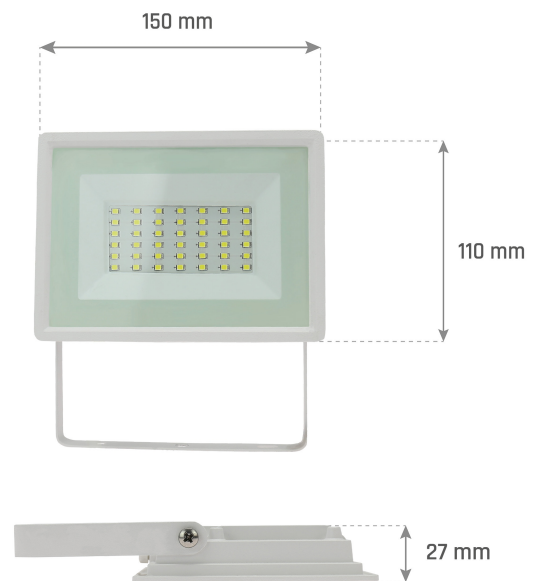

# NOCTIS LUX 3

SLI029054NW\_PW

See  
more

Floodlight NOCTIS LUX 3, with a power of 30 W. It has a very high degree of protection IP65, providing protection against the ingress of dust and water jets. IK07 class provides impact resistance. It shines with light of neutral - the most universal colour (4000K). Designed for surface mounting.

IP65

IK07

Power	<b>30 W</b>	Voltage	<b>230 V</b>
Luminous flux*	<b>2800 lm (120°)</b>	Colour temperature	<b>4000 K</b>
Colour of light	<b>Neutral white</b>	Beam angle	<b>100 °</b>
IK	<b>07</b>	Degree of protection (IP)	<b>IP65</b>

## Technical data

Code	SLI029054NW_PW
Power	30 W
Nominal current	130 mA
Voltage	230 V
Energy consumption	30 kWh/1000h
Frequency	50HZ Hz
Protection class	I
Power supply included	+
Power factor	0.9
Useful luminous flux*	2800 lm (120°)
Luminous flux**	2800 lm (360°)
Lamp efficacy	93 lm/W
Colour temperature	4000 K
Colour of light	Neutral white
Beam angle	100 °
RA	>70
Uniformity of color SDCM max	5
Dimmable	No
Working temperature range	-20/+40 °
Lifespan	17000 h
Housing material	Aluminum, GLASS
IK	07
Degree of protection (IP)	IP65
Colour	White
Dimension (AxBxC)	150x110x27 mm
For use	Outside
Assembly method	On the ceiling
Application	EXT
Made in	PRC