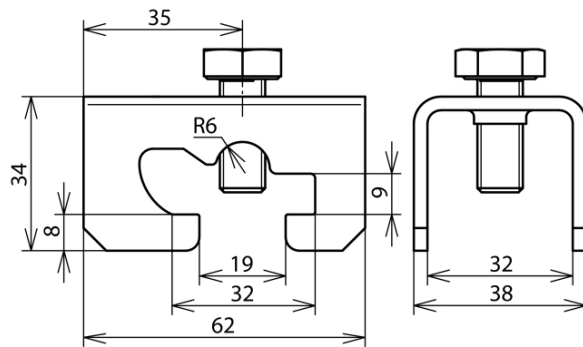

VK EH R10 F30 V2A (308 129)

Figure without obligation

Arrangement:

Type	VK EH R10 F30 V2A
Part No.	308 129
Material	StSt
Clamping range Rd / FI	(II) 10 / 30 mm
Clamping range FI / FI	(+II) 30 / 30 mm
Screw	⚙ M10 x 25 mm
Material of screw	StSt
Standard	EN 62561-1
Weight	131 g
Customs tariff number	85389099
GTIN	4013364099265
PU	25 Stk

We reserve the right to introduce changes in performance, configuration and technology, dimensions, weights and materials in the course of technical progress. The figures are shown without obligation.