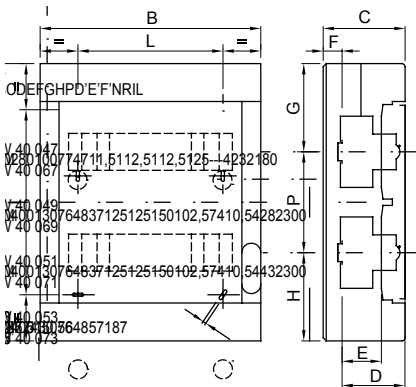

Product Data Sheet

GW40073

40 CD Range

The IP40 protected decorative enclosures are available in sizes from 8 to 72M. They provide superior aesthetic integration. They are available with smoked transparent doors or with blank doors that can be equipped with safety lock, characterized by the "PUSH" opening and closing. They can be equipped with bipolar and unipolar terminal blocks, 80 A and 125 A, with screw wiring; they allow to create simple and neat wiring reducing the set-up time of the enclosure.

Insulation class	II (according to IEC 61140 standards)	Colour	White RAL 9016
Outer dim. LxHxD (mm)	400x850x150	IP degree	IP40
Dispersible power (W)	75	Mechanical resistance	IK08
Rated voltage	400 V	Door colour	Blank
No. of modules EN 50022	72 (18x4)	Rated current	125 A
Glow Wire Test	650 °C	Operating temperature	-25 +60 °C
Type of material	Halogen-free in compliance with EN 60754-2	Electrocod	0321
Thermo-pressure with ball	70 °C	Accessories for insulation restoring	Screwcaps (GW44623) or fixing brackets in resin (GW44621)
Standard	EN 60670-1 (CEI 23-48) IEC60670-24 CEI 23-49	Insulation voltage	750 V
Max. installable terminal blocks	4 x 18 modules		

DIMENSIONAL

TECHNICAL SYMBOLOGY

IP IP40 **IK** IK08 **GWT** 650 °C

INSTALLATION min -25 °C max +60 °C **HF HALOGEN FREE** Halogen-free in compliance with EN 60754-2 **70 °C**

STANDARDS/APPROVALS

GEWISS S.p.A. Via A. Volta, 1 24069 Cenate Sotto - Bergamo - Italy tel. +39 035 94 61 11 fax +39 035 94 69 09	www.gewiss.com sat@gewiss.com Last update 20/04/2023	Data, measures, designs and pictures are shown only as informative purposes, and could be changed without previous notice
---------------------------------------------------------------------------------------------------------------------	------------------------------------------------------------	---------------------------------------------------------------------------------------------------------------------------------