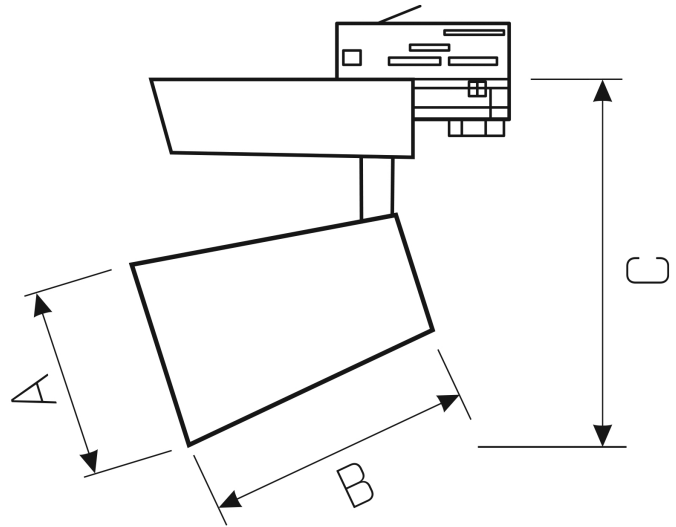

ESTRA

WOJP00316

LED luminaire ESTRA, with a power of 27 W, high light efficacy 130 lm/W. It is made of high-quality components, supported by a 5-year warranty. It shines with a warm light (3000K), which promotes relaxation and rest, making the illuminated room cosier. Narrow beam angle 24° gives directional light so that selected objects or surfaces can be better exposed. Designed to be mounted on a track.

Power	27 W	Voltage	230 V
Colour temperature	3000 K	Colour of light	WW
Beam angle	24 °	Degree of protection (IP)	IP20

Technical data

Code	WQJP00316
Power	27 W
Nominal current	129.1 mA
Voltage	230 V
Energy consumption	27 kWh/1000h
Frequency	50HZ Hz
Protection class	I
Power supply included	+
Manufacturer of power supply	TCI
Power factor	0.93
Useful luminous flux*	3510 lm (360°)
Luminous flux**	2700 lm (360°)
Lamp efficacy	130 lm/W
Colour temperature	3000 K
Colour of light	WW
Beam angle	24 °
RA	80
Light source included	+
Producer of LED diodes	CREE
Uniformity of color SDCM max	3
Dimmable	OPC
Working temperature range	-20/+40 °
Lifespan	50000 h
Housing material	Aluminum
Degree of protection (IP)	IP20
Colour	White
Dimension (AxBxC)	109x130x190 mm
For use	Inside
Assembly method	on track
Application	Inside
Made in	PL