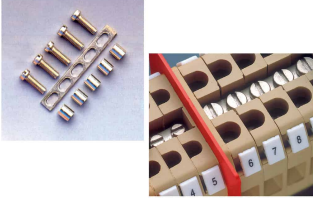

Cross-connection bar with 45 poles for CBD.2

Series	PMP-CPM
Code	PMP01
Type	PMP/01
HS code	85389099
TECHNICAL DATA	
Typology	Cross connection
Sub-typology	PMP type commoning bar, for CPM/CPX screws
Colour	-
Package qty.	8
Material	Copper and brass
Width (pitch)	5,5 mm
Length	250 mm
Height	0,6 mm
Poles No.	45
Correlations	CPM11, CPM21, CPX11, CPX21, CBD.2, SV.2, MPS.2

DESCRIZIONE DEL PRODOTTO

PMP/01
Cross-connection bar with 45 poles for CBD.2