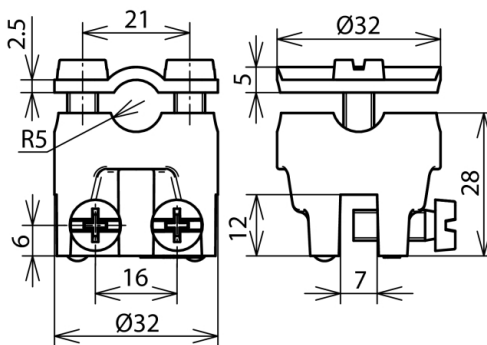

**FK ZS 7.10 KBF0.7 6 RG (365 007)**

Figure without obligation

Arrangement:

Type	FK ZS 7.10 KBF0.7 6 RG
Part No.	365 007
Clamping range of seam	0.7-6 mm
Material of clamp	Gunmetal
Clamping range Rd	7-10 mm
Screw	M6 x 16 mm
Material of screw / nut	StSt
Lightning current carrying capability (10/350 µs)	100 kA <sup>*)</sup>
Standard	EN 62561-1
Weight	131 g
Customs tariff number	85389099
GTIN	4013364024748
PU	50 Stk

<sup>\*)</sup> For exact assignment see test certificate.

We reserve the right to introduce changes in performance, configuration and technology, dimensions, weights and materials in the course of technical progress. The figures are shown without obligation.