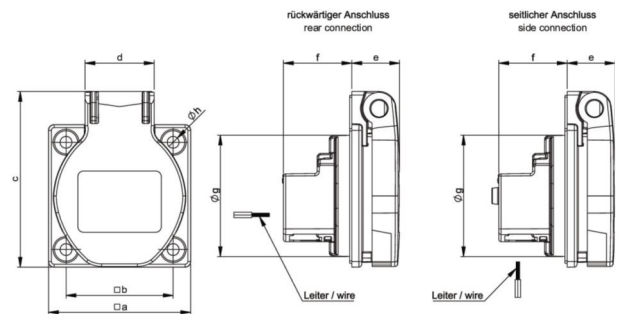

PCE data sheet

article#	1050-0bsc
article description	Safety socket national Shutter P-NOVA+
description long	Schutzkontakt-Anbausteckdose P-Nova+ 50x50 nat Shutter IP54 seitlich (blau)
GTIN (EAN)	9003399020308
country of origin	LK
customs number	85366990
net weight	0.045 kg
packaging quantity	100
minimum order quantity	100

ETIM 7.0	EC001325
Model	Protective contact (SCHUKO)
Material	Plastic
Material quality	Thermoplastic
Flange size	50x50 mm
With hinged lid	True
For heavy conditions (in accordance with VDE)	True
Degree of protection (IP)	IP54
Angle of plug	Straight
Connection system	Schraubklemme
Colour	Blue
Number of poles	3
Nominal current	16 A
Nominal voltage	250 V