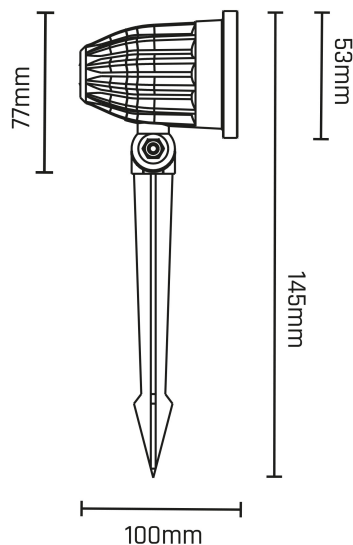

# FLORI LIGERO

SLI012017CW\_PW

See  
more

LED luminaire FLORI LIGERO, with a power of 6 W, high light efficacy 100 lm/W. It has a very high degree of protection IP65, providing protection against the ingress of dust and water jets. It shines with a cold light (6000K). Narrow beam angle 40° gives directional light so that selected surfaces can be better exposed.

IP65

Power	<b>6 W</b>	Voltage	<b>230 V</b>
Luminous flux*	<b>600 lm (360°)</b>	Colour temperature	<b>6000 K</b>
Colour of light	<b>CW</b>	Beam angle	<b>40 °</b>
Degree of protection (IP)	<b>IP65</b>		

## Technical data

Code	SLI012017CW_PW
Power	6 W
Nominal current	45 mA
Voltage	230 V
Energy consumption	6 kWh/1000h
Frequency	50HZ Hz
Protection class	II
Power factor	0,5
Useful luminous flux*	600 lm (360°)
Luminous flux**	480 lm (360°)
Lamp efficacy	100 lm/W
Colour temperature	6000 K
Colour of light	CW
Beam angle	40 °
RA	80
Light source included	+
Dimmable	No
Working temperature range	-20/+40 °
Lifespan	17000 h
Housing material	Plastic
Degree of protection (IP)	IP65
Colour	Black
Dimension (AxBxC)	53x66x67mm + 145mm spike mm
For use	Inside/Outside
Assembly method	GRUNTOWY
Application	INT/EXT
Made in	PRC