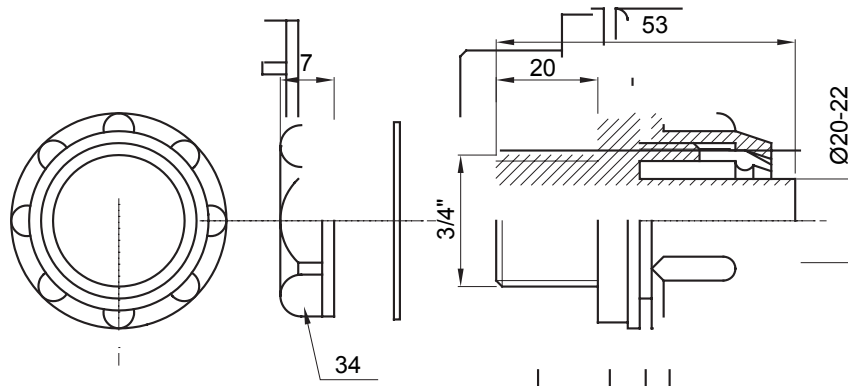

Straight and revolving coupling device for sheath with IP54 protection degree.

Colour	Grey RAL 7035	IP degree	IP54
GAS pitch	3/4"	Sheath Ø (mm)	20-22
Type	Fixed	Electrocod	210

DIMENSIONAL

TECHNICAL SYMBOLOGY