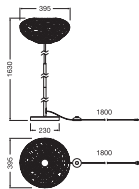

### Dimensions & Weight

|                |            |
|----------------|------------|
| Diameter       | 395.00 mm  |
| Height         | 1630.00 mm |
| Product weight | 3500.00 g  |
| Cable length   | 1800 mm    |