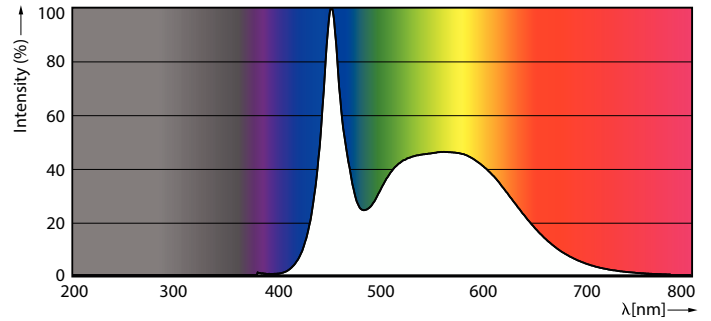

CorePro LEDtube EM/Mains T8

Photometric data

Spectral Power Distribution Colour - CorePro LEDtube 600mm 8W 865 T8