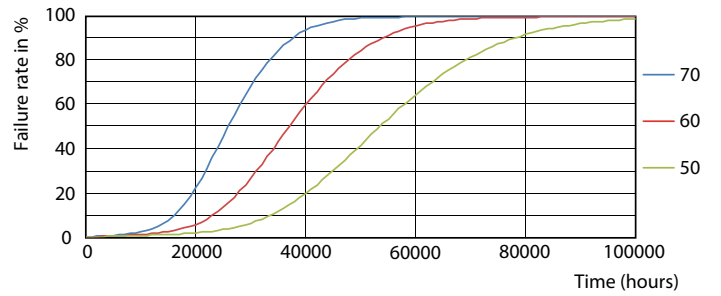

FailureRate