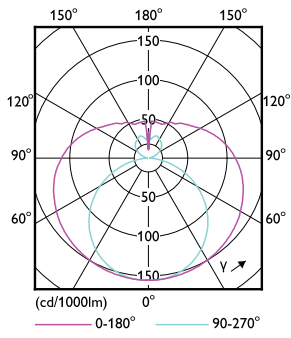

Product	D1	D2	A1	A2	A3
CorePro LEDtube 600mm 8W 865 T8	25.7 mm	28 mm	588.5 mm	595.5 mm	602.5 mm

CorePro LEDtube EM/Mains T8

Photometric data

General uniform lighting - CorePro LEDtube 600mm 8W 865 T8

Spectral Power Distribution Colour - CorePro LEDtube 600mm 8W 865 T8

Light Distribution Diagram - CorePro LEDtube 600mm 8W 865 T8

Lifetime

Life Expectancy Diagram

FailureRate

CorePro LEDtube EM/Mains T8

Lifetime

LifetimeVsTc

Lumen Maintenance Diagram - CorePro LEDtube 600mm 8W 865 T8