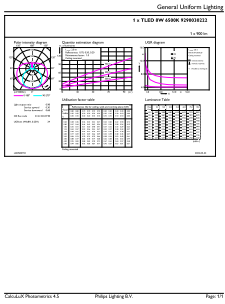

Dimensional drawing

Net Weight (Piece)	0.220 kg
Approval and Application	
Energy Efficiency Class	F
Energy Saving Product	Yes
Approval Marks	RoHS compliance CE marking KEMA Keur certificate
Energy Consumption kWh/1000 h	8 kWh
EPREL Registration Number	1827695
CE mark	Yes
EU RoHS compliant	Yes
Flickering value (PstLM) - Flickering value as per EN 61000-3-3	1
Stroboscopic effect visibility measure (SVM)	0.4
Ambient temperature range	-20 to +45 °C

Application Conditions

can it be used in closed luminaires	Yes
-------------------------------------	-----

Product Data

Order product name	CorePro LEDtube 600mm 8W 865 T8
Full product name	CorePro LEDtube 600mm 8W 865 T8
Full product code	871951432533300
Order code	929003022202
Material Nr. (12NC)	929003022202
Numerator - Quantity Per Pack	1
EAN/UPC - Product/Case	8719514325333
Numerator - Packs per outer box	10
EAN/UPC - Case	8719514325340

Product	D1	D2	A1	A2	A3
CorePro LEDtube 600mm 8W 865 T8	25.7 mm	28 mm	588.5 mm	595.5 mm	602.5 mm

CorePro LEDtube EM/Mains T8

Photometric data

General uniform lighting - CorePro LEDtube 600mm 8W 865 T8

Spectral Power Distribution Colour - CorePro LEDtube 600mm 8W 865 T8