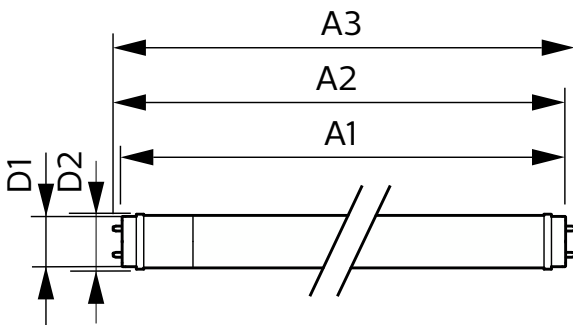

Warnings and Safety

- NOTE: The overall energy efficiency and light distribution of any installation that uses these lamps will be determined by the design of the installation.
- Installation must be done according to the installation diagrams provided with the lamp or available online. Installation must be done by a certified professional.

Product data

General Information			
Cap-Base	G13	Luminous Flux	800 lm
Nominal lifetime	50,000 hour(s)	Color Designation	Cool Daylight
Switching Cycle	200,000	Correlated Color Temperature (Nom)	6500 K
Lighting Technology	LED	Luminous Efficacy (rated) (Nom)	100 lm/W
Flux measurement reference	Sphere	Color Consistency	<6
		Color rendering index (CRI)	80
		LLMF At End Of Nominal Lifetime (Nom)	70 %
		Photobiological safety according to EN 62471	RG0
Light Technical			
Color Code	865 [CCT of 6500K]		
Beam Angle (Nom)	240 degree(s)		

Dimensional drawing

Net Weight (Piece)	0.220 kg
Approval and Application	
Energy Efficiency Class	F
Energy Saving Product	Yes
Approval Marks	RoHS compliance CE marking KEMA Keur certificate
Energy Consumption kWh/1000 h	8 kWh
EPREL Registration Number	1827695
CE mark	Yes
EU RoHS compliant	Yes
Flickering value (PstLM) - Flickering value as per EN 61000-3-3	1
Stroboscopic effect visibility measure (SVM)	0.4
Ambient temperature range	-20 to +45 °C

Product	D1	D2	A1	A2	A3
CorePro LEDtube 600mm 8W 865 T8	25.7 mm	28 mm	588.5 mm	595.5 mm	602.5 mm

CorePro LEDtube EM/Mains T8

Photometric data

General uniform lighting - CorePro LEDtube 600mm 8W 865 T8

Spectral Power Distribution Colour - CorePro LEDtube 600mm 8W 865 T8