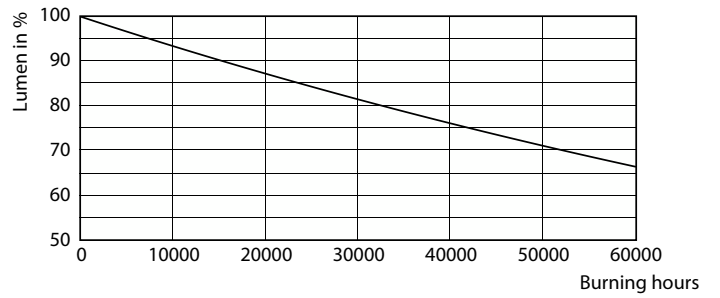

Product data

General Information			
Cap-Base	G13	Luminous Flux	800 lm
Nominal lifetime	50,000 hour(s)	Color Designation	Cool Daylight
Switching Cycle	200,000	Correlated Color Temperature (Nom)	6500 K
Lighting Technology	LED	Luminous Efficacy (rated) (Nom)	100 lm/W
Flux measurement reference	Sphere	Color Consistency	<6
		Color rendering index (CRI)	80
		LLMF At End Of Nominal Lifetime (Nom)	70 %
		Photobiological safety according to EN 62471	RG0
Light Technical			
Color Code	865 [CCT of 6500K]		
Beam Angle (Nom)	240 degree(s)		

Light Distribution Diagram - CorePro LEDtube 600mm 8W 865 T8

Lifetime

Life Expectancy Diagram

FailureRate

CorePro LEDtube EM/Mains T8

Lifetime

LifetimeVsTc

Lumen Maintenance Diagram - CorePro LEDtube 600mm 8W 865 T8