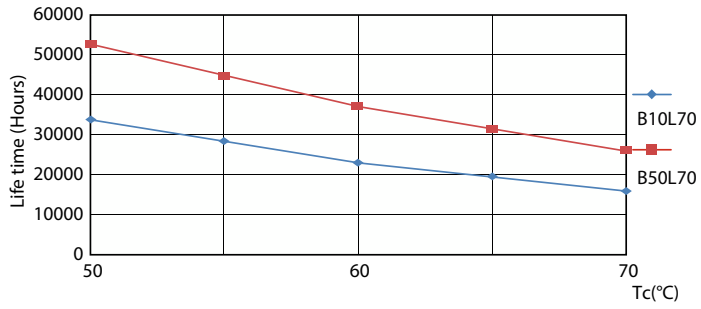

Product data

General Information			
Cap-Base	G13	Luminous Flux	800 lm
Nominal lifetime	50,000 hour(s)	Color Designation	Cool Daylight
Switching Cycle	200,000	Correlated Color Temperature (Nom)	6500 K
Lighting Technology	LED	Luminous Efficacy (rated) (Nom)	100 lm/W
Flux measurement reference	Sphere	Color Consistency	<6
		Color rendering index (CRI)	80
		LLMF At End Of Nominal Lifetime (Nom)	70 %
		Photobiological safety according to EN 62471	RG0
Light Technical			
Color Code	865 [CCT of 6500K]		
Beam Angle (Nom)	240 degree(s)		

Light Distribution Diagram - CorePro LEDtube 600mm 8W 865 T8

Lifetime

Life Expectancy Diagram

FailureRate

CorePro LEDtube EM/Mains T8

Lifetime

LifetimeVsTc

Lumen Maintenance Diagram - CorePro LEDtube 600mm 8W 865 T8