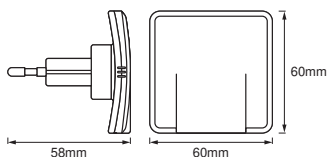

Photometrical data

Luminous flux	3 lm
Color temperature	3000 K
Light color (designation)	Warm White
Color rendering index Ra	≥80

Dimensions & Weight

Length	58.00 mm
Width	60.00 mm
Height	60.00 mm
Product weight	30.00 g

LUNETTA SLIM

Materials & Colors

Product color	White
Housing color	White
Body material	Polycarbonate (PC) Acrylonitrile butadiene styrene (ABS)
Mercury content	0.0 mg

Application & Mounting

Ambient temperature range	-20...+40 °C
Type of connection	Plug type C (EU)
Type of protection	IP20
Dimmable	No
Mounting type	Surface
Mounting location	Socket
Application environment	Indoor
With light source	Yes

DOWNLOAD DATA

Documents and certificates	Document name
 Legal information	Legal insert B-not dimmable
 Declarations of conformity	CE Declaration Lunetta Slim

LOGISTICAL DATA

Product code	Packaging unit (Pieces/Unit)	Dimensions (length x width x height)	Gross weight	Volume
4058075227934	Blister 1	60 mm x 140 mm x 195 mm	49.00 g	1.64 dm ³
4058075227941	Shipping box 6	385 mm x 154 mm x 210 mm	468.00 g	12.45 dm ³