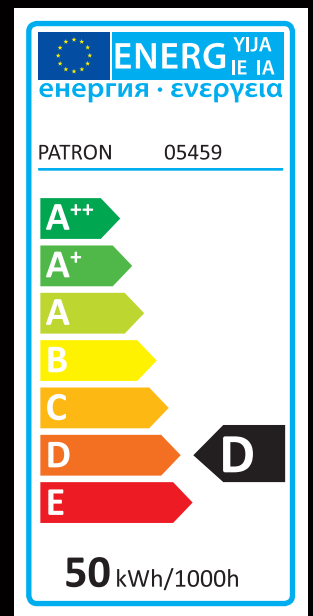

POWER
50W

LUMENS
468

220V

COLOR
2700K

GU10

2000h

5000

<1 sek

<38°