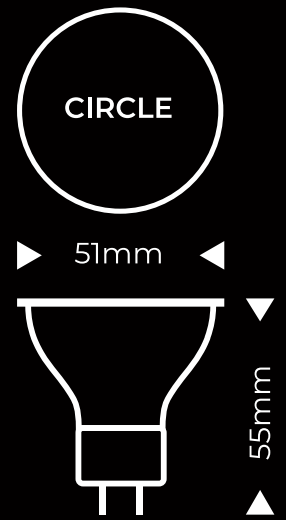

PATRON

HALOGEN BULB

05459

Manufactured in PRC

POWER
50W

LUMENS
468

220V

COLOR
2700K

GU10

2000h

5000

<1 sek

<38°

 Strada Ștefan cel Mare 2/20,
Strășeni, Moldova

 Strada Alexandru Ghica 148,
Alexandria, Romania

www.patronbulbs.com