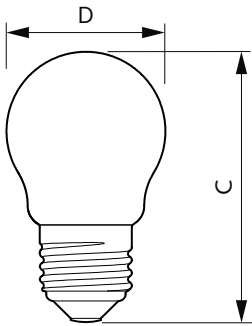

Temperature	
T-Case Maximum (Nom)	55 °C

Controls and Dimming	
Dimmable	No

CorePro GLASS LED candles and lusters

Mechanical and Housing

Bulb Finish	Frosted
Bulb Shape	P45 [P 45mm]

Approval and Application

Energy Consumption kWh/1000 h	7 kWh
EPREL Registration Number	387,453
CE mark	Yes
EU RoHS compliant	Yes

Dimensional drawing

Product	D	C
CorePro LEDLusterND6.5-60W P45 E27840FRG	45 mm	78 mm

Photometric data

Spectral Power Distribution Colour - CorePro LEDLusterND6.5-60W P45 E27840FRG

CorePro GLASS LED candles and lusters