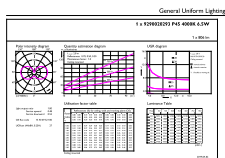

Dimensional drawing

Product	D	C
CorePro LEDLusterND6.5-60W P45 E27840FRG	45 mm	78 mm

Photometric data

Spectral Power Distribution Colour - CorePro LEDLusterND6.5-60W P45 E27840FRG

CorePro GLASS LED candles and lusters