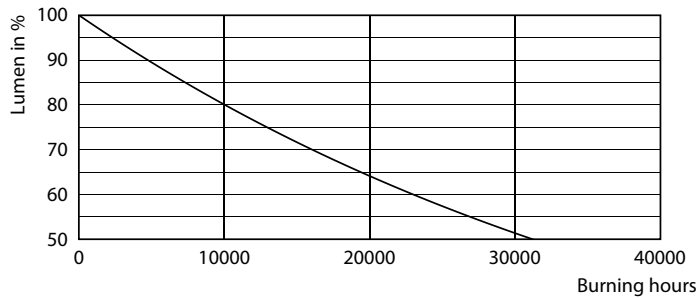

Lifetime

Lumen Maintenance Diagram - CorePro LEDLusterND6.5-60W P45 E27840FRG