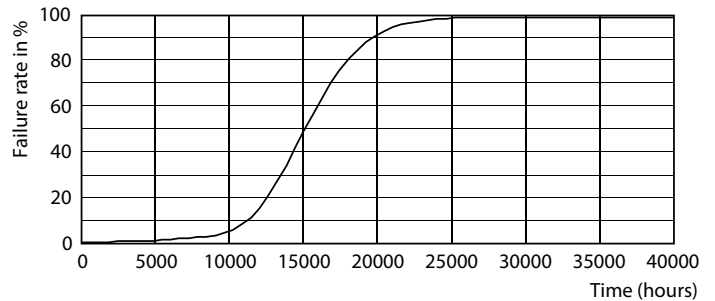

Life Expectancy Diagram - CorePro LEDLusterND6.5-60W P45 E27840FRG