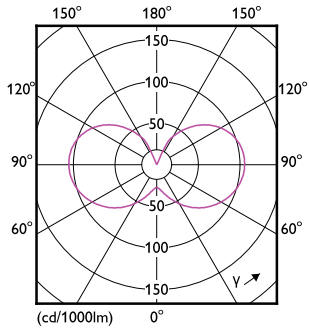

CorePro GLASS LED candles and lusters

Photometric data

Light Distribution Diagram - CorePro LEDLusterND6.5-60W P45 E27840FRG