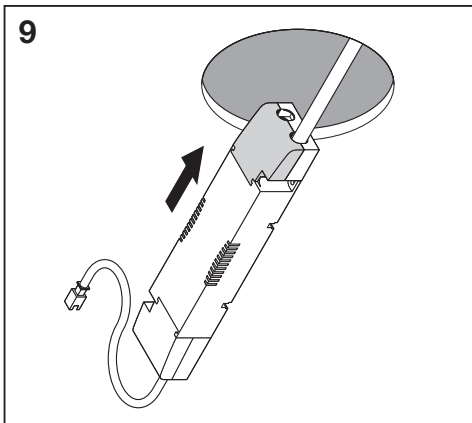

SPOT LED DALI ADJUST

	EAN	Ø x h [mm]	W	V _{AC}	Hz	lm	W (230V DC)	lm (230V DC)
SPOT LED DALI ADJUST 8W/3000K	4058075219946	90 x 47	8	220-240V	0/50/60 Hz	660	3	120
SPOT LED DALI ADJUST 8W/4000K	4058075219922	90 x 47	8	220-240V	0/50/60 Hz	720	3	120

	EAN	lm/W	K	IP	IK	∇	R _a	⊡ (°C)	PF	👤
SPOT LED DALI ADJUST 8W/3000K	4058075219946	85	3000	20	06	36°	>80	-20...+45	>0.9	0.2 kg
SPOT LED DALI ADJUST 8W/4000K	4058075219922	90	4000	20	06	36°	>80	-20...+45	>0.9	0.2 kg