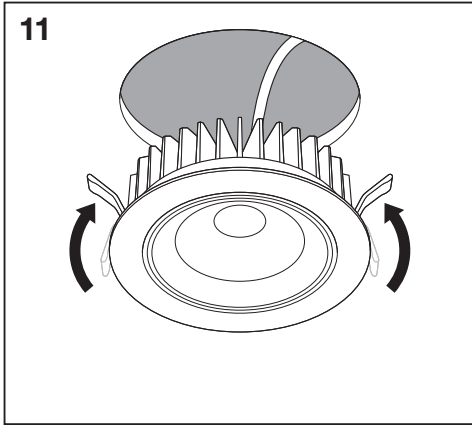

SPOT LED DALI ADJUST

	EAN	Ø x h [mm]	W	V _{AC}	Hz	lm	W (230V DC)	lm (230V DC)
SPOT LED DALI ADJUST 8W/3000K	4058075219946	90 x 47	8	220-240V	0/50/60 Hz	660	3	120
SPOT LED DALI ADJUST 8W/4000K	4058075219922	90 x 47	8	220-240V	0/50/60 Hz	720	3	120

	EAN	lm/W	K	IP	IK	∇	R _a	⊡ (°C)	PF	👤
SPOT LED DALI ADJUST 8W/3000K	4058075219946	85	3000	20	06	36°	>80	-20...+45	>0.9	0.2 kg
SPOT LED DALI ADJUST 8W/4000K	4058075219922	90	4000	20	06	36°	>80	-20...+45	>0.9	0.2 kg