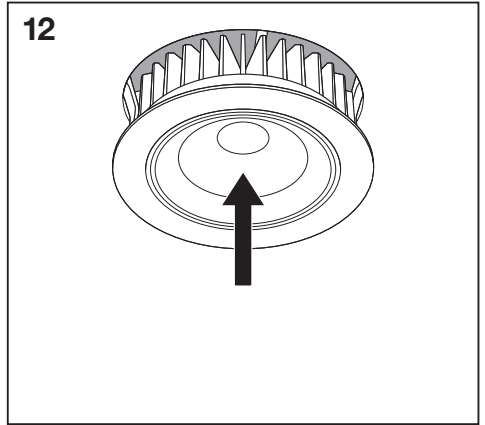

SPOT LED DALI ADJUST

	EAN	Ø x h [mm]	W	V _{AC}	Hz	lm	W (230V DC)	lm (230V DC)
SPOT LED DALI ADJUST 8W/3000K	4058075219946	90 x 47	8	220-240V	0/50/60 Hz	660	3	120
SPOT LED DALI ADJUST 8W/4000K	4058075219922	90 x 47	8	220-240V	0/50/60 Hz	720	3	120

	EAN	lm/W	K	IP	IK	∇	R _a	⊡ (°C)	PF	👤
SPOT LED DALI ADJUST 8W/3000K	4058075219946	85	3000	20	06	36°	>80	-20...+45	>0.9	0.2 kg
SPOT LED DALI ADJUST 8W/4000K	4058075219922	90	4000	20	06	36°	>80	-20...+45	>0.9	0.2 kg