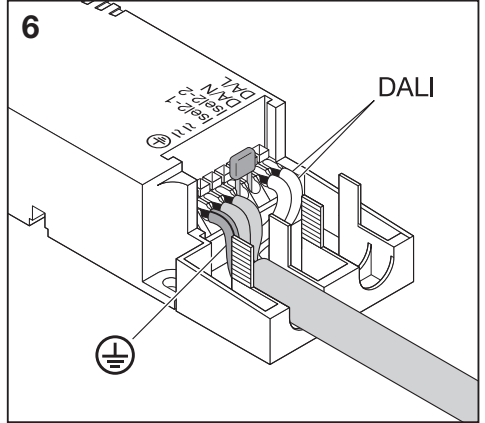

SPOT LED DALI ADJUST

	EAN	Ø x h [mm]	W	V _{AC}	Hz	lm	W (230V DC)	lm (230V DC)
SPOT LED DALI ADJUST 8W/3000K	4058075219946	90 x 47	8	220-240V	0/50/60 Hz	660	3	120
SPOT LED DALI ADJUST 8W/4000K	4058075219922	90 x 47	8	220-240V	0/50/60 Hz	720	3	120

	EAN	lm/W	K	IP	IK	∇	R _a	⊡ (°C)	PF	👤
SPOT LED DALI ADJUST 8W/3000K	4058075219946	85	3000	20	06	36°	>80	-20...+45	>0.9	0.2 kg
SPOT LED DALI ADJUST 8W/4000K	4058075219922	90	4000	20	06	36°	>80	-20...+45	>0.9	0.2 kg