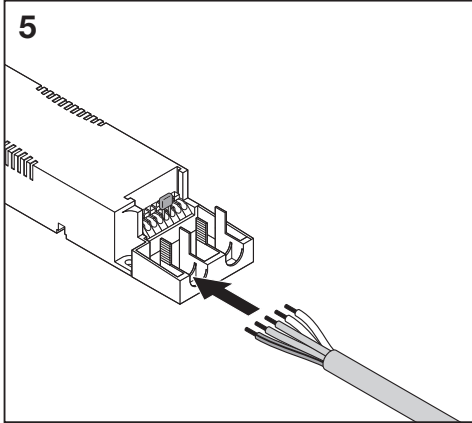

SPOT LED DALI ADJUST

	EAN	Ø x h [mm]	W	V _{AC}	Hz	lm	W (230V DC)	lm (230V DC)
SPOT LED DALI ADJUST 8W/3000K	4058075219946	90 x 47	8	220-240V	0/50/60 Hz	660	3	120
SPOT LED DALI ADJUST 8W/4000K	4058075219922	90 x 47	8	220-240V	0/50/60 Hz	720	3	120

	EAN	lm/W	K	IP	IK	∇	R _a	⊡ (°C)	PF	👤
SPOT LED DALI ADJUST 8W/3000K	4058075219946	85	3000	20	06	36°	>80	-20...+45	>0.9	0.2 kg
SPOT LED DALI ADJUST 8W/4000K	4058075219922	90	4000	20	06	36°	>80	-20...+45	>0.9	0.2 kg