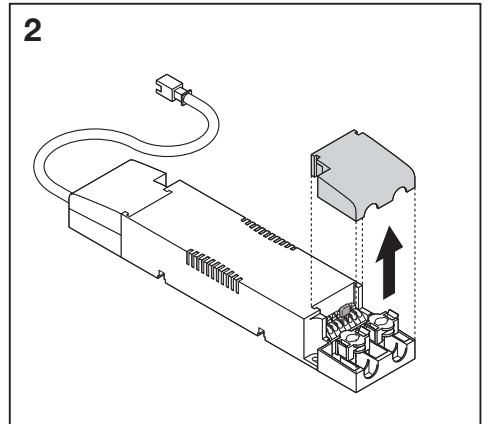

SPOT LED DALI ADJUST

	EAN	Ø x h [mm]	W	V _{AC}	Hz	lm	W (230V DC)	lm (230V DC)
SPOT LED DALI ADJUST 8W/3000K	4058075219946	90 x 47	8	220-240V	0/50/60 Hz	660	3	120
SPOT LED DALI ADJUST 8W/4000K	4058075219922	90 x 47	8	220-240V	0/50/60 Hz	720	3	120

	EAN	lm/W	K	IP	IK	∇	R _a	⊡ (°C)	PF	👤
SPOT LED DALI ADJUST 8W/3000K	4058075219946	85	3000	20	06	36°	>80	-20...+45	>0.9	0.2 kg
SPOT LED DALI ADJUST 8W/4000K	4058075219922	90	4000	20	06	36°	>80	-20...+45	>0.9	0.2 kg