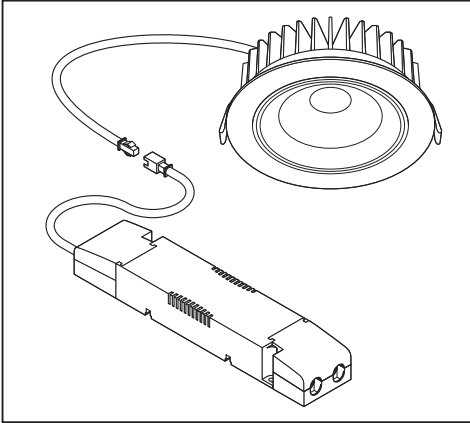

SPOT LED DALI ADJUST

	EAN	Ø x h [mm]	W	V _{AC}	Hz	lm	W (230V DC)	lm (230V DC)
SPOT LED DALI ADJUST 8W/3000K	4058075219946	90 x 47	8	220-240V	0/50/60 Hz	660	3	120
SPOT LED DALI ADJUST 8W/4000K	4058075219922	90 x 47	8	220-240V	0/50/60 Hz	720	3	120

	EAN	lm/W	K	IP	IK	∇	R _a	⊡ (°C)	PF	👤
SPOT LED DALI ADJUST 8W/3000K	4058075219946	85	3000	20	06	36°	>80	-20...+45	>0.9	0.2 kg
SPOT LED DALI ADJUST 8W/4000K	4058075219922	90	4000	20	06	36°	>80	-20...+45	>0.9	0.2 kg