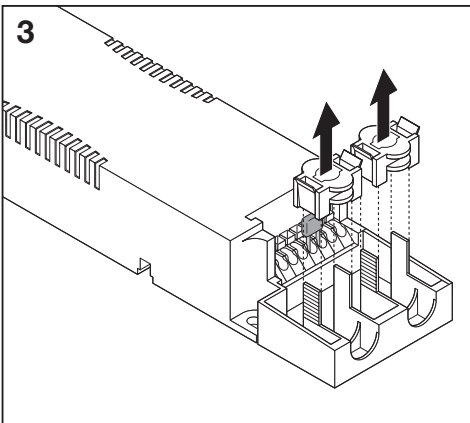

SPOT LED DALI ADJUST

	EAN	Ø x h [mm]	W	V _{AC}	Hz	lm	W (230V DC)	lm (230V DC)
SPOT LED DALI ADJUST 8W/3000K	4058075219946	90 x 47	8	220-240V	0/50/60 Hz	660	3	120
SPOT LED DALI ADJUST 8W/4000K	4058075219922	90 x 47	8	220-240V	0/50/60 Hz	720	3	120

	EAN	lm/W	K	IP	IK	∇	R _a	⊡ (°C)	PF	👤
SPOT LED DALI ADJUST 8W/3000K	4058075219946	85	3000	20	06	36°	>80	-20...+45	>0.9	0.2 kg
SPOT LED DALI ADJUST 8W/4000K	4058075219922	90	4000	20	06	36°	>80	-20...+45	>0.9	0.2 kg