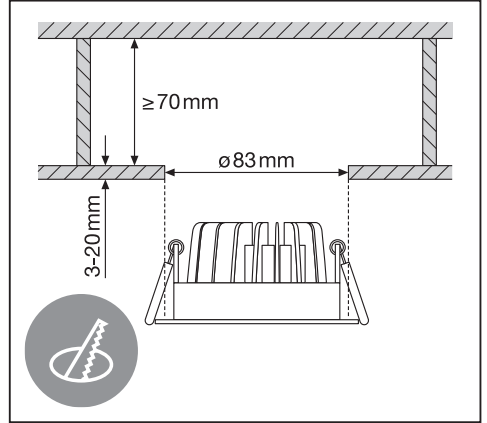

SPOT LED DALI ADJUST

	EAN	Ø x h [mm]	W	V _{AC}	Hz	lm	W (230V DC)	lm (230V DC)
SPOT LED DALI ADJUST 8W/3000K	4058075219946	90 x 47	8	220-240V	0/50/60 Hz	660	3	120
SPOT LED DALI ADJUST 8W/4000K	4058075219922	90 x 47	8	220-240V	0/50/60 Hz	720	3	120

	EAN	lm/W	K	IP	IK	∇	R _a	⊡ (°C)	PF	👤
SPOT LED DALI ADJUST 8W/3000K	4058075219946	85	3000	20	06	36°	>80	-20...+45	>0.9	0.2 kg
SPOT LED DALI ADJUST 8W/4000K	4058075219922	90	4000	20	06	36°	>80	-20...+45	>0.9	0.2 kg