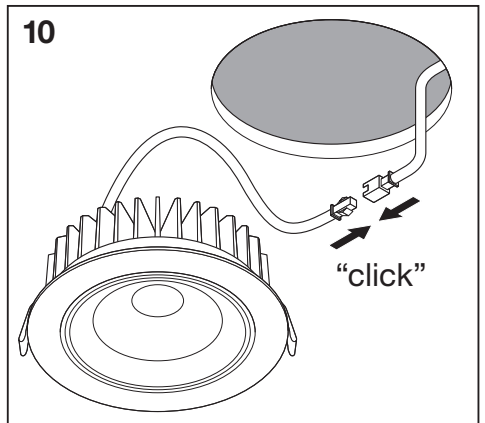

SPOT LED DALI ADJUST

	EAN	Ø x h [mm]	W	V _{AC}	Hz	lm	W (230V DC)	lm (230V DC)
SPOT LED DALI ADJUST 8W/3000K	4058075219946	90 x 47	8	220-240V	0/50/60 Hz	660	3	120
SPOT LED DALI ADJUST 8W/4000K	4058075219922	90 x 47	8	220-240V	0/50/60 Hz	720	3	120

	EAN	lm/W	K	IP	IK	∇	R _a	⊡ (°C)	PF	👤
SPOT LED DALI ADJUST 8W/3000K	4058075219946	85	3000	20	06	36°	>80	-20...+45	>0.9	0.2 kg
SPOT LED DALI ADJUST 8W/4000K	4058075219922	90	4000	20	06	36°	>80	-20...+45	>0.9	0.2 kg