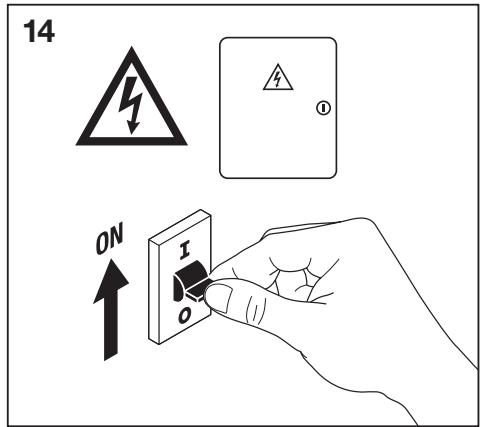

C10A	B16A	C16A	DALI	I_{OUT} [mA]	RI-SELECT [Ω]
40	38	64	LCA 10W 150 – 400 mA one4all SC PRE	180	27k

RoHS

C10449057
G11068391
11.02.2019

LEDVANCE GmbH
Steinerne Furt 62
86167 Augsburg, Germany
www.ledvance.com