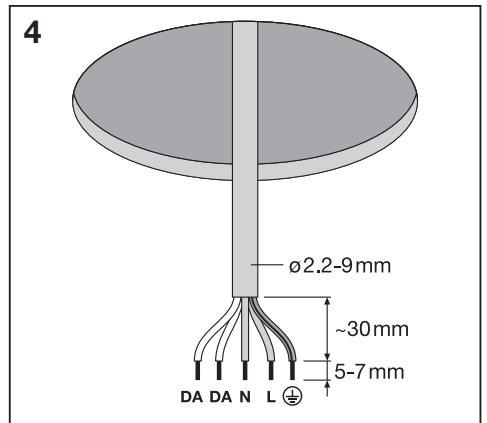

SPOT LED DALI ADJUST

	EAN	Ø x h [mm]	W	V _{AC}	Hz	lm	W (230V DC)	lm (230V DC)
SPOT LED DALI ADJUST 8W/3000K	4058075219946	90 x 47	8	220-240V	0/50/60 Hz	660	3	120
SPOT LED DALI ADJUST 8W/4000K	4058075219922	90 x 47	8	220-240V	0/50/60 Hz	720	3	120

	EAN	lm/W	K	IP	IK	∇	R _a	⊡ (°C)	PF	👤
SPOT LED DALI ADJUST 8W/3000K	4058075219946	85	3000	20	06	36°	>80	-20...+45	>0.9	0.2 kg
SPOT LED DALI ADJUST 8W/4000K	4058075219922	90	4000	20	06	36°	>80	-20...+45	>0.9	0.2 kg