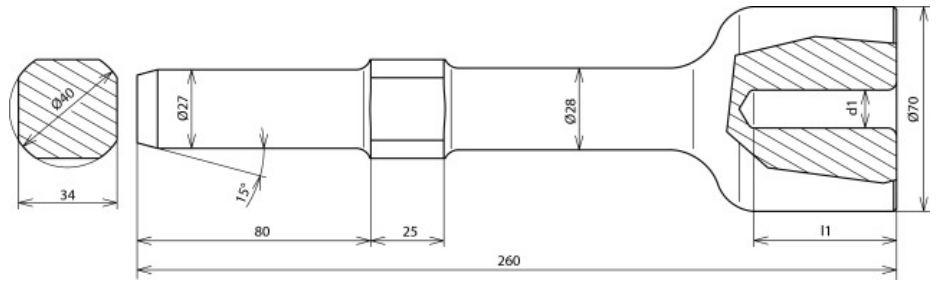

HE TE 20 R27 LVH WN STBLANK (620 009)

Figure without obligation

Type	HE TE 20 R27 LVH WN STBLANK
Part No.	620 009
For equipment made by	Wacker Neuson
Type	BH 55, BH 65, BH 55rw, EH 50, EH 75 and EH 22/400
Adapter	round Ø27 x 80 mm
Material	St/bare
Hole (d1 x l1)	13 x 50 mm
Length	260 mm
Earth rod diameter	20 mm
Earth rod type	Z, AZ
Weight	2,8 kg
Customs tariff number	82079099
GTIN	4013364118119
PU	1 Stk