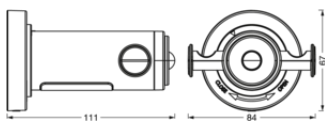

Photometrical data

Luminous flux	10 lm
Color temperature	3000 K
Light color (designation)	Warm White
Color rendering index Ra	≥ 80
Standard deviation of color matching	≤ 6 sdc _m
Photobiological safety group acc. to EN62778	RG0
Photobiological safety group acc. to EN62471	RG0
Beam angle	100 °

Dimensions & Weight

Length	84.00 mm
Width	67.00 mm
Height	111.00 mm
Product weight	60.00 g

PGBATHROOM HOOK HANGER
SEN IP44MiPRCmnk

Materials & Colors

Product color	Silver
Housing color	White

Body material	Acrylonitrile butadiene styrene (ABS)
---------------	---------------------------------------