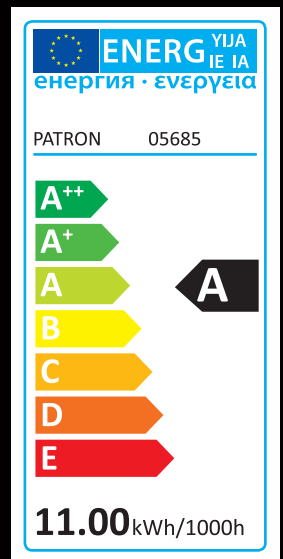

## COMPACT FLUORESCENT LAMP

05685

Scan me

[www.patronbulbs.com](http://www.patronbulbs.com)

Manufactured in PRC

EAN	ID	W	Lm	K	W	H
-----	----	---	----	---	---	---

05685

11W