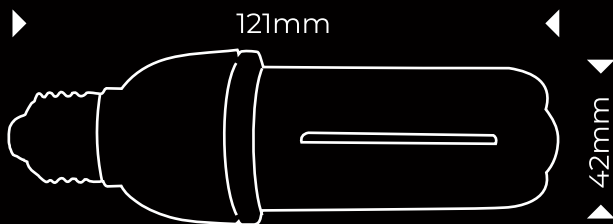

## COMPACT FLUORESCENT LAMP

05685

Scan me

[www.patronbulbs.com](http://www.patronbulbs.com)

Manufactured in PRC

EAN	ID	W	Lm	K	W	H
-----	----	---	----	---	---	---

05685

11W