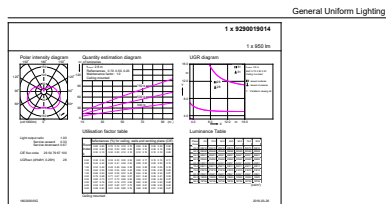

Photometric data

© 2019 Philips Lighting B.V. Page 1/1