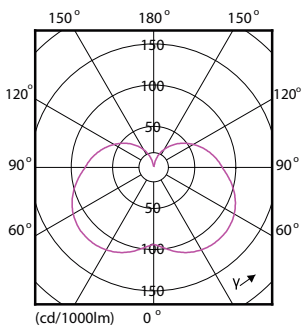

Light Technical	
Color Code	830 [CCT of 3000K]
Beam Angle (Nom)	240 degree(s)
Luminous Flux	950 lumen
Color Designation	White (WH)
Correlated Color Temperature (Nom)	3000 K
Luminous Efficacy (rated) (Nom)	100.00 lm/W
Color Consistency	<6
Color rendering index (CRI)	80
LLMF At End Of Nominal Lifetime (Nom)	70 %

Material number (12NC)	929001901402
Full product name	CorePro LED Stick ND 9.5-68W T38 E27 830
EAN/UPC - Case	8718696814529

Dimensional drawing

Product	D	C
CorePro LED Stick ND 9.5-68W T38 E27 830	37.2 mm	114.3 mm

Photometric data

© 2019 Philips Lighting B.V. Page 1/1

Spectral Power Distribution Colour - CorePro LED Stick ND 9.5-68W T38 E27 830

Light Distribution Diagram - CorePro LED Stick ND 9.5-68W T38 E27 830

CorePro Plastic LED Specialties