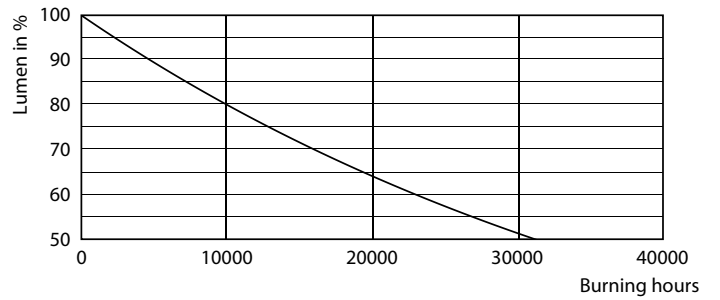

CorePro Plastic LED Specialties

Lifetime

Life Expectancy Diagram - CorePro LED Stick ND 9.5-68W T38 E27 830

Lumen Maintenance Diagram - CorePro LED Stick ND 9.5-68W T38 E27 830