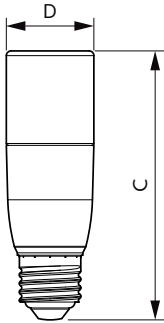

Temperature	
T-Case Maximum (Nom)	85 °C

Controls and Dimming	
Dimmable	No

Mechanical and Housing	
Bulb Finish	Frosted
Bulb Shape	Stick

Approval and Application	
Energy Consumption kWh/1000 h	10 kWh
EPREL Registration Number	415,169
CE mark	Yes
EU RoHS compliant	Yes

Material number (12NC)	929001901402
Full product name	CorePro LED Stick ND 9.5-68W T38 E27 830
EAN/UPC - Case	8718696814529

Dimensional drawing

Product	D	C
CorePro LED Stick ND 9.5-68W T38 E27 830	37.2 mm	114.3 mm