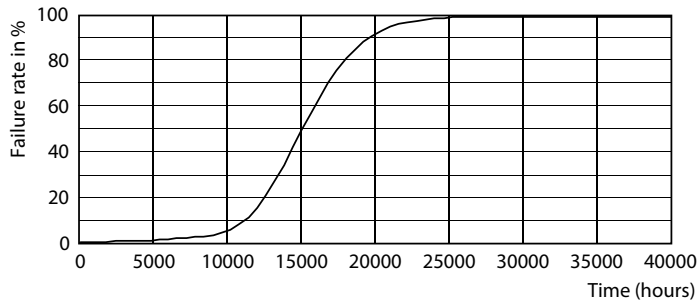

CorePro Plastic LED Specialties

Lifetime

Life Expectancy Diagram - CorePro LED Stick ND 9.5-68W T38 E27 830

Lumen Maintenance Diagram - CorePro LED Stick ND 9.5-68W T38 E27 830