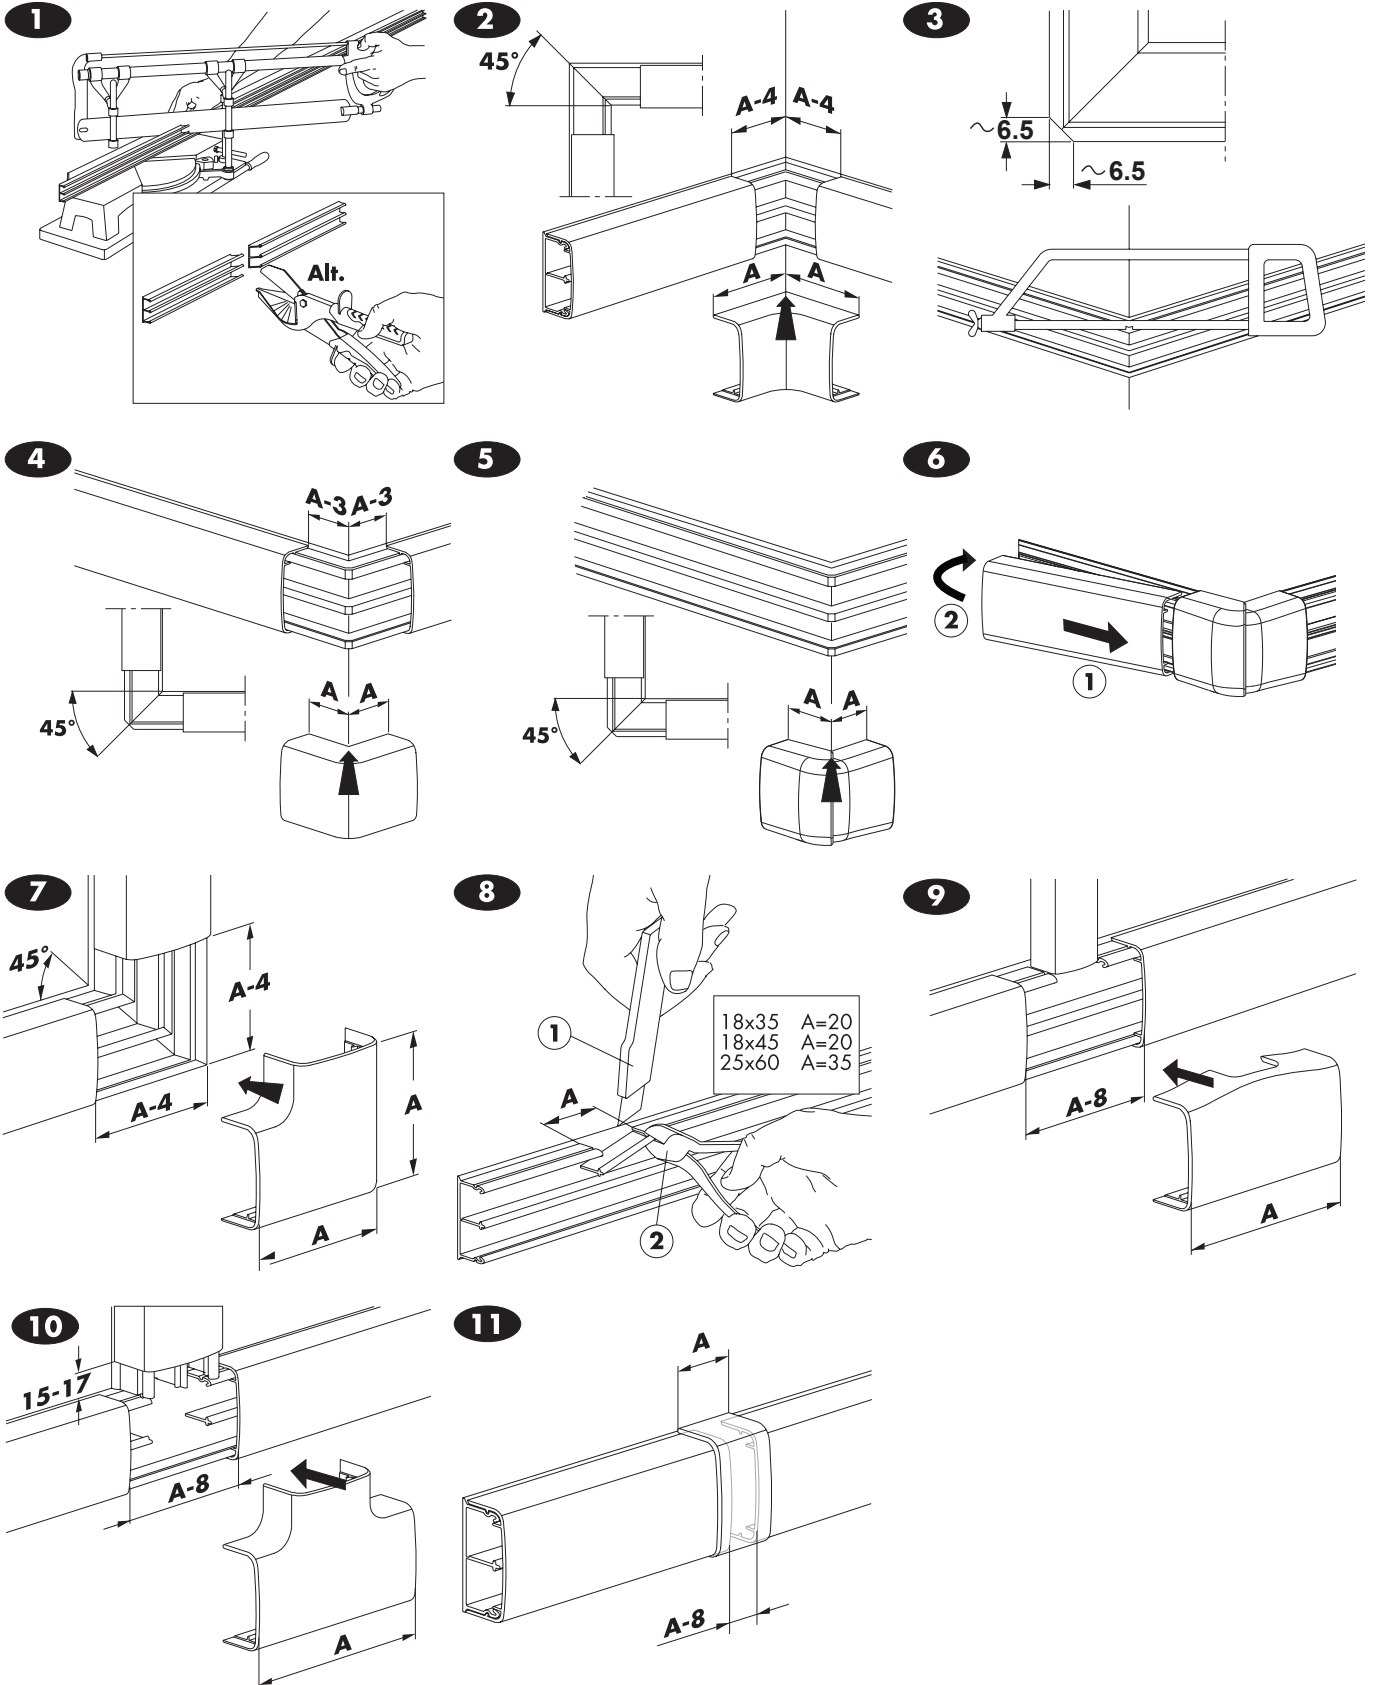

OptiLine

Mini-trunking

ISM14100	ISM14500P	ISM14130	ISM14630P	ISM14350	ISM14231P
ISM14100P	ISM14600	ISM14130P	ISM14730P	ISM14370	ISM14420P
ISM14200	ISM14600P	ISM14230P	ISM14135	ISM14370P	ISM14520P
ISM14200P	ISM14700P	ISM14330	ISM14135P	ISM14450	ISM14531P
ISM14300	ISM14125	ISM14330P	ISM14335	ISM14470	ISM14620P
ISM14300P	ISM14125P	ISM14430	ISM14335P	ISM14470P	ISM14720P
ISM14400	ISM14325	ISM14430P	ISM14150	ISM14120P	ISM14731P
ISM14400P	ISM14325P	ISM14530P	ISM14170	ISM14126P	
ISM14500		ISM14630	ISM14170P	ISM14220P	

Installation

Installation

Dismounting