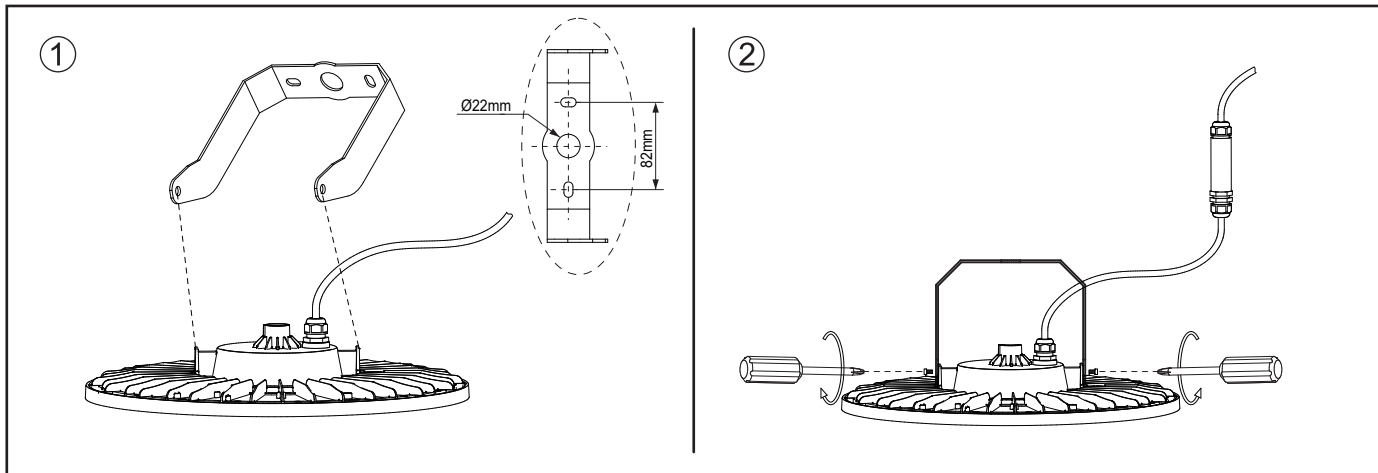

## Highbay Bracket

Item Code	kg
545098000600	0.538kg
545098000500	0.36kg

Bracket Model	L (mm)	W (mm)	H (mm)
LED HB-P4 BRACKET D420	225	181	62
LED HB-P4 BRACKET D330	188	158	58

Luminaire Model	Bracket Model
LED HB-P4 80W	LED HB-P4 BRACKET D330
LED HB-P4 115W	LED HB-P4 BRACKET D330
LED HB-P4 155W	LED HB-P4 BRACKET D420
LED HB-P4 230W	LED HB-P4 BRACKET D420