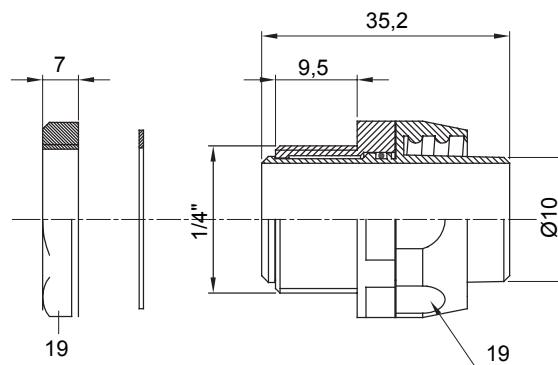

Straight and revolving coupling device for sheath with IP54 protection degree.

Colour	Black RAL 9005	IP degree	IP54
GAS pitch	1/4"	Sheath Ø (mm)	10
Type	Revolving	Electrocod	210

DIMENSIONAL

TECHNICAL SYMBOLOGY