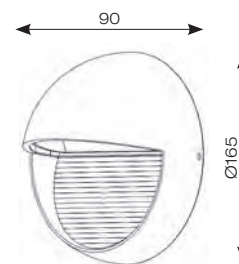

# Kappa

- Compact wall light with integral driver suitable for residential and hospitality applications
- Downward light spill ideal for pathway illumination
- Die-cast aluminium construction
- Non-dimmable

Black

Silver Grey

INPUT	HERTZ	TEMP	LIFETIME (HRS)	CRI	SDCM	BEAM ANGLE	CLASS	IP
230V	50/60Hz	0°C to 25°C	L70 40,000	Ra 70	6	90°	1	IP65

CODE	DESCRIPTION	WATTAGE	CCT	LUMENS	LM/W	TRADE
AKLED/B	Cool White - Black	4.5W	4000K	270lm	60lm	£90.50
AKLED/SG	Cool White - Silver Grey					£90.50
AKLED/B/WW	Warm White - Black		3000K	117lm	26lm	£90.50
AKLED/SG/WW	Warm White - Silver Grey					£90.50