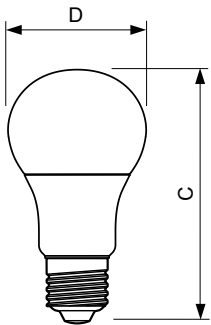

Dimensional drawing

LED DT 9-60W E27 A60 CL

Product	D	C
MASTER LEDbulb DT 8.5-60W E27 A60 CL	60 mm	110 mm

Photometric data

MASTER LEDbulbs