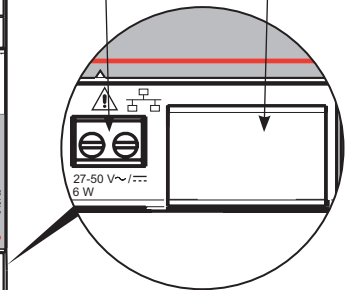

	27-50 V / PoE, PoE+ TBTS
	RJ 45 IP Network
x =	x = 8
	-5°C → +45°C
	IEC 60669-2-1

Outputs

- Alimentation
- Power

27-50 V ~ / ~  
6 W

PoE/PoE+  
 • ou  
 • or

Inputs	G1	G2	G3	G4	G5	G6	G7	G8
Outputs	A1/A2	B1/B2	C1	C2	C3	C4	E1	E2
Action	UP/ DOWN	UP/ DOWN	ON/ OFF	ON/ OFF	ON/ OFF	ON/ OFF	ON/ OFF	ON/ OFF