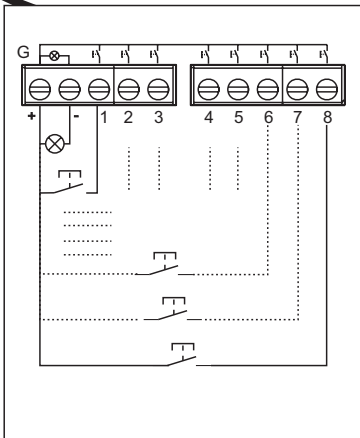

	27-50 V / PoE, PoE+ TBTS
	RJ 45 IP Network
x =	x = 8
	-5°C → +45°C
	IEC 60669-2-1

Outputs

- Alimentation
- Power

27-50 V ~ / ~  
6 W

PoE/PoE+  
 • ou  
 • or

Inputs	G1	G2	G3	G4	G5	G6	G7	G8
Outputs	A1/A2	B1/B2	C1	C2	C3	C4	E1	E2
Action	UP/ DOWN	UP/ DOWN	ON/ OFF	ON/ OFF	ON/ OFF	ON/ OFF	ON/ OFF	ON/ OFF