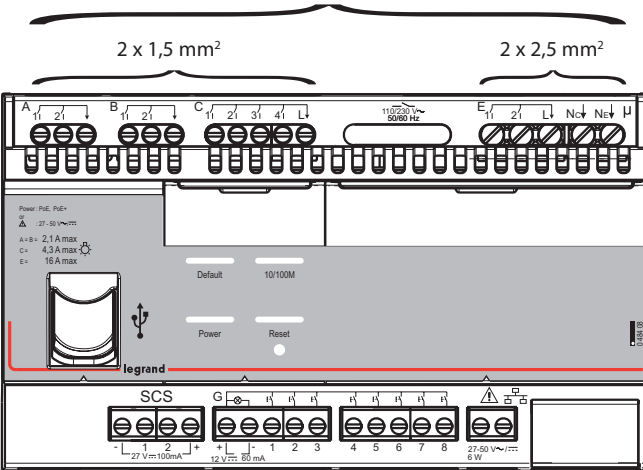

	27-50 V / PoE, PoE+ TBTS
	RJ 45 IP Network
x =	x = 8
	-5°C → +45°C
	IEC 60669-2-1

Outputs

- Alimentation
- Power

27-50 V ~ / ~  
6 W

PoE/PoE+  
 • ou  
 • or

Inputs	G1	G2	G3	G4	G5	G6	G7	G8
Outputs	A1/A2	B1/B2	C1	C2	C3	C4	E1	E2
Action	UP/ DOWN	UP/ DOWN	ON/ OFF	ON/ OFF	ON/ OFF	ON/ OFF	ON/ OFF	ON/ OFF