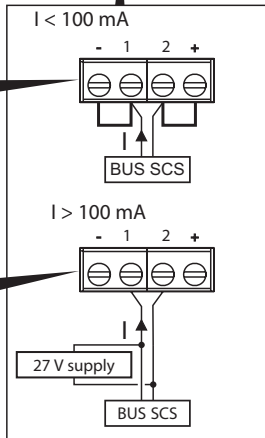

	27-50 V / PoE, PoE+ TBTS
	RJ 45 IP Network
x =	x = 8
	-5°C → +45°C
	IEC 60669-2-1

Outputs

- Alimentation
- Power

27-50 V ~ / ~  
6 W

PoE/PoE+  
 • ou  
 • or

Inputs	G1	G2	G3	G4	G5	G6	G7	G8
Outputs	A1/A2	B1/B2	C1	C2	C3	C4	E1	E2
Action	UP/ DOWN	UP/ DOWN	ON/ OFF	ON/ OFF	ON/ OFF	ON/ OFF	ON/ OFF	ON/ OFF