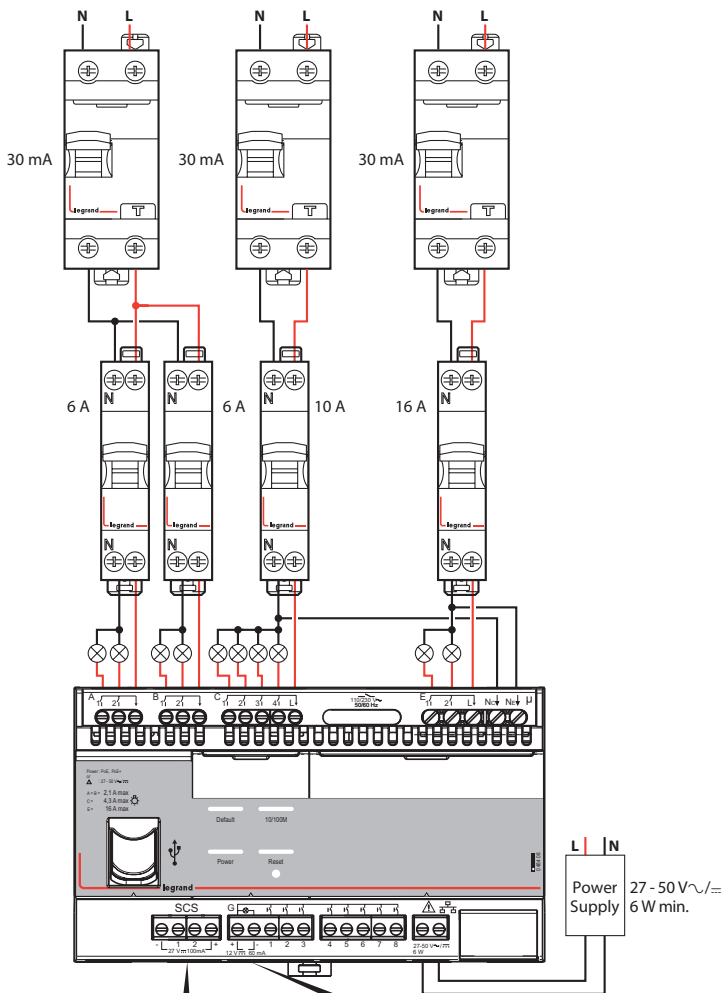

	27-50 V / PoE, PoE+ TBTS
	RJ 45 IP Network
x =	x = 8
	-5°C → +45°C
	IEC 60669-2-1

Outputs

- Alimentation
- Power

27-50 V ~ / ~  
6 W

PoE/PoE+  
 • ou  
 • or

Inputs	G1	G2	G3	G4	G5	G6	G7	G8
Outputs	A1/A2	B1/B2	C1	C2	C3	C4	E1	E2
Action	UP/ DOWN	UP/ DOWN	ON/ OFF	ON/ OFF	ON/ OFF	ON/ OFF	ON/ OFF	ON/ OFF