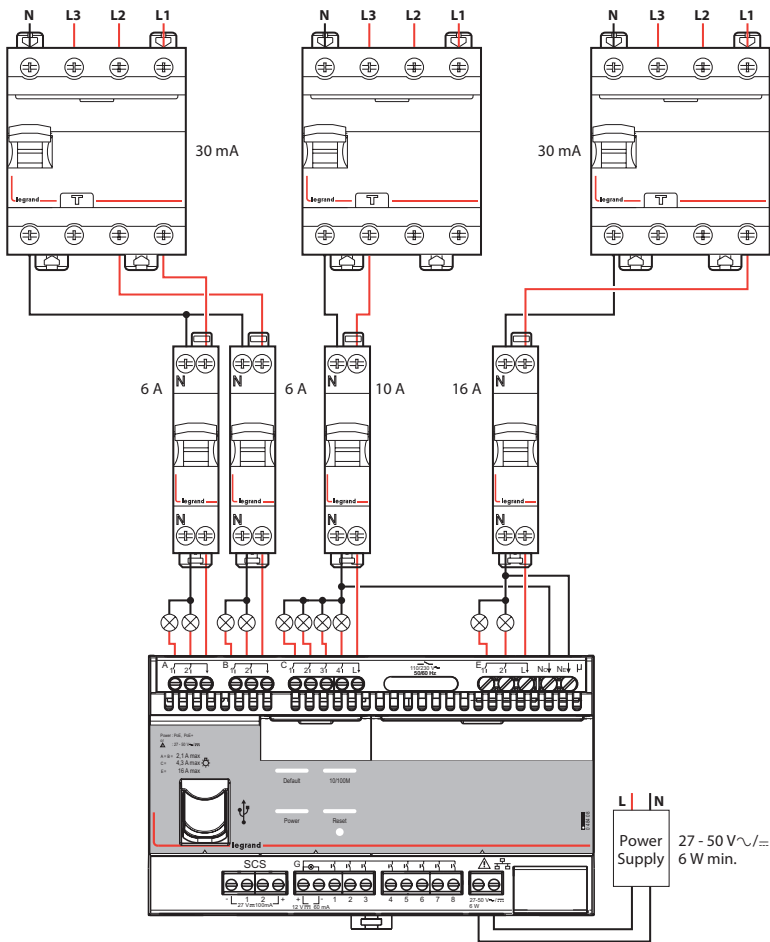

	27-50 V / PoE, PoE+ TBTS
	RJ 45 IP Network
x =	x = 8
	-5°C → +45°C
	IEC 60669-2-1

Outputs

- Alimentation
- Power

27-50 V ~ / ~  
6 W

PoE/PoE+  
 • ou  
 • or

Inputs	G1	G2	G3	G4	G5	G6	G7	G8
Outputs	A1/A2	B1/B2	C1	C2	C3	C4	E1	E2
Action	UP/ DOWN	UP/ DOWN	ON/ OFF	ON/ OFF	ON/ OFF	ON/ OFF	ON/ OFF	ON/ OFF