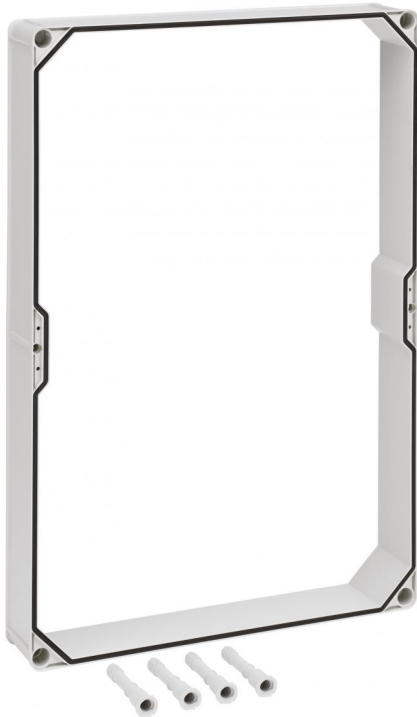

Cover frame

GAR 5

GAR 5

Cover frame

Productnumber: 07050501

Dimensions: 440 x 640 x 80 mm

Distance frame, Grey, with screws, to increase the installation depth by 75 mm