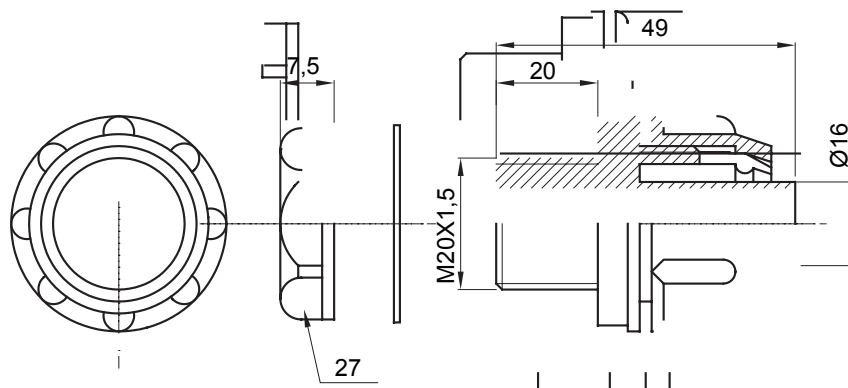

Product Data Sheet

DX56016

DF Range

Straight and revolving coupling device for sheath with IP54 protection degree.

Colour	Grey RAL 7035	IP degree	IP54
ISO pitch	M20x1.5	Sheath Ø (mm)	16
Type	Fixed	Electrocod	210

DIMENSIONAL

TECHNICAL SYMBOLOGY

IP

IP54

STANDARDS/APPROVALS