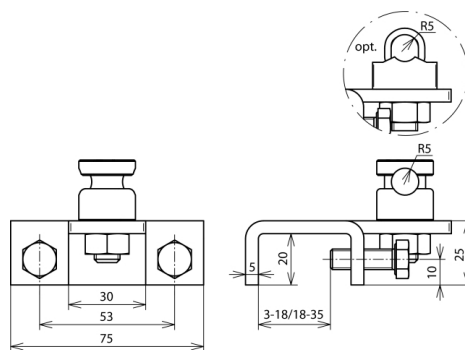

AK 6.10 KSV W KBF18 35 V2A (372 259)

Figure without obligation

Arrangement:

Type	AK 6.10 KSV W KBF18 35 V2A
Part No.	372 259
Clamping range	18-35 mm
Material of clamp	StSt
Clamping range Rd	6-10 mm
Screw	M8 x 25 mm
Material of screw / nut	StSt
Lightning current carrying capability (10/350 µs)	50 kA *)
Standard	EN 62561-1
Weight	331 g
Customs tariff number	85389099
GTIN	4013364119277
PU	25 Stk

*) For exact assignment see test certificate.

We reserve the right to introduce changes in performance, configuration and technology, dimensions, weights and materials in the course of technical progress. The figures are shown without obligation.