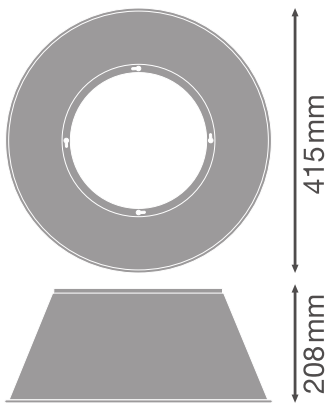

TECHNICAL DATA

Photometrical data

Beam angle	70 °

Dimensions & Weight

Diameter	415 mm
Height	205 mm
Product weight	340.00 g

Materials & Colors

Product color	Silver
Body material	Aluminum

Application & Mounting

Protection class IK (shock resistance)	IK08
Mounting location	Luminaire

Certificates & Standards

Luminaire with limited surface temperature, "D sign"	No
Ball shot safe	No

DOWNLOAD DATA

Documents and certificates

User instruction